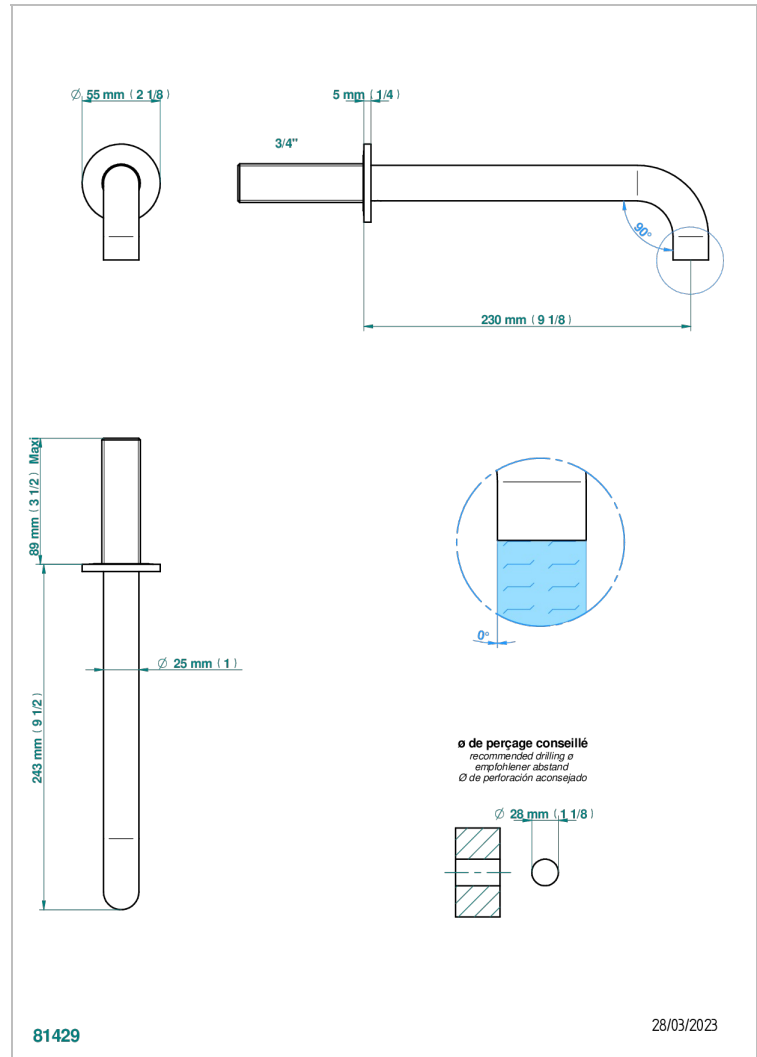

YOKO DELTA HOWLITE

G7W-42SGB/W

Bath spout, wall mounted - WRAS approved

THG[®]
PARIS

CHARACTERISTIC

- Yoko Delta Howlite
- Bath spout, wall mounted - WRAS approved

AVAILABLE FINITIONS

Antique nickel - H28
Black ceram - D30
Blush PVD - H62
Brass color PVD - H49
Brown bronze color PVD - F33
Gold color PVD - H52