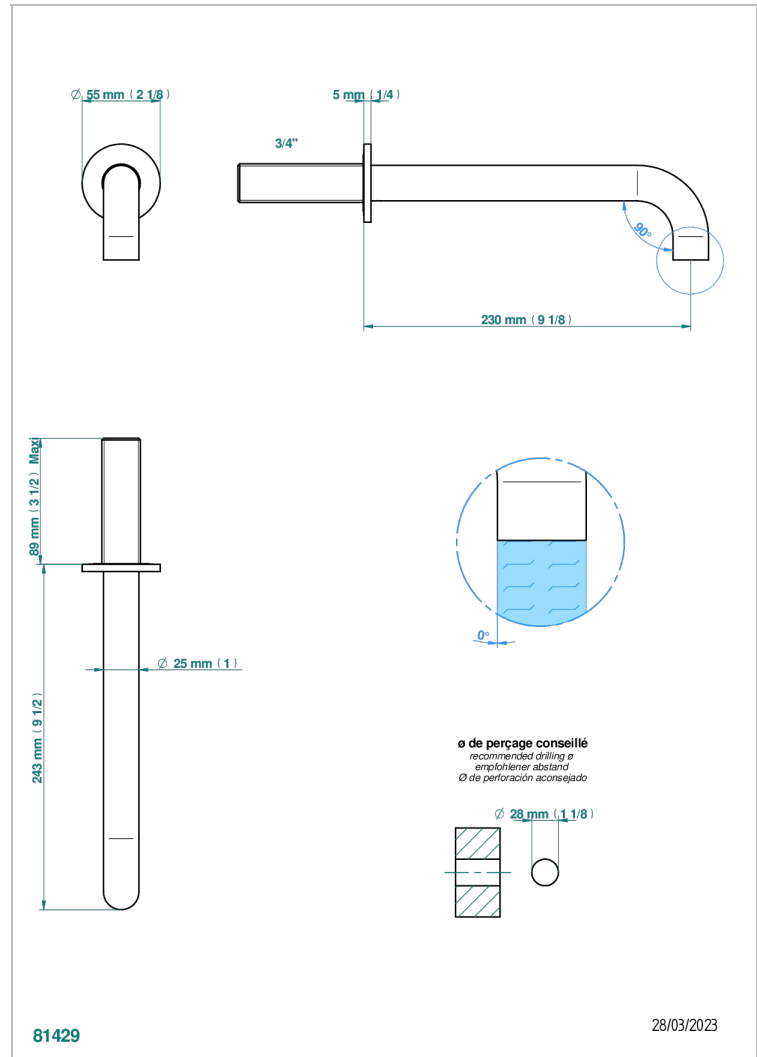

# YOKO DELTA HOWLITE

G7W-42SGB

Bath spout, wall mounted

THG<sup>®</sup>  
PARIS

## CHARACTERISTIC

- Yoko Delta Howlite
- Bath spout, wall mounted