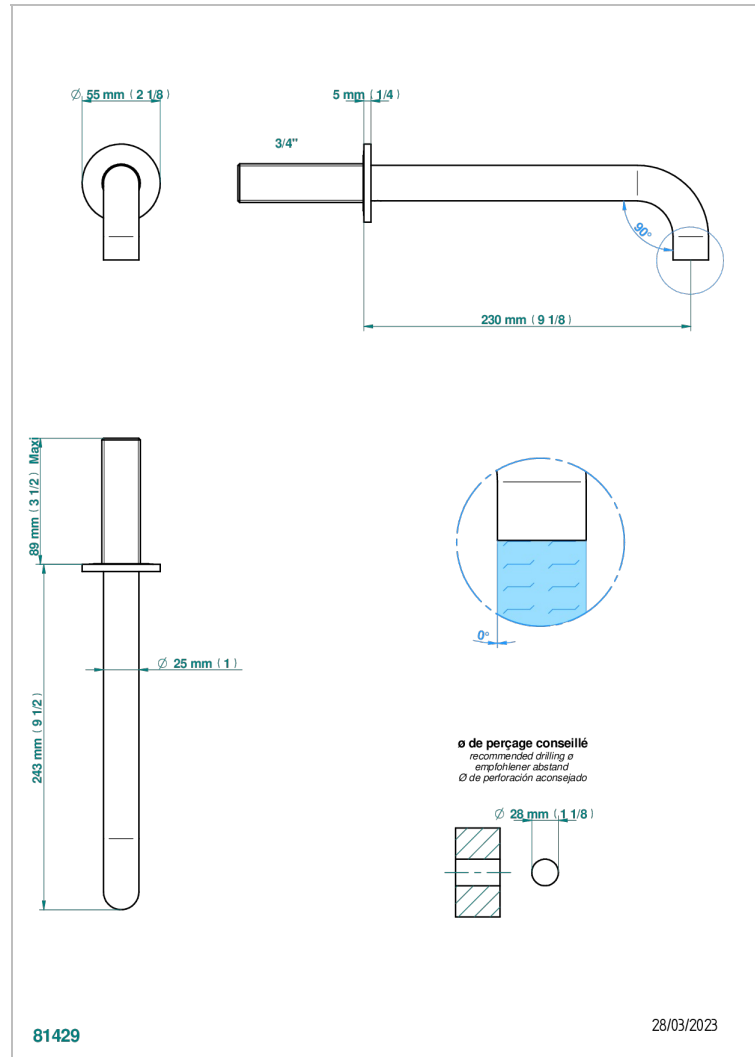

YOKO DELTA

G7V-42SGB/W

Bath spout, wall mounted - WRAS approved

THG[®]
PARIS

CHARACTERISTIC

- Yoko Delta
- Bath spout, wall mounted - WRAS approved

AVAILABLE FINITIONS

Antique nickel - H28
Black ceram - D30
Blush PVD - H62
Brass color PVD - H49
Brown bronze color PVD - F33
Gold color PVD - H52