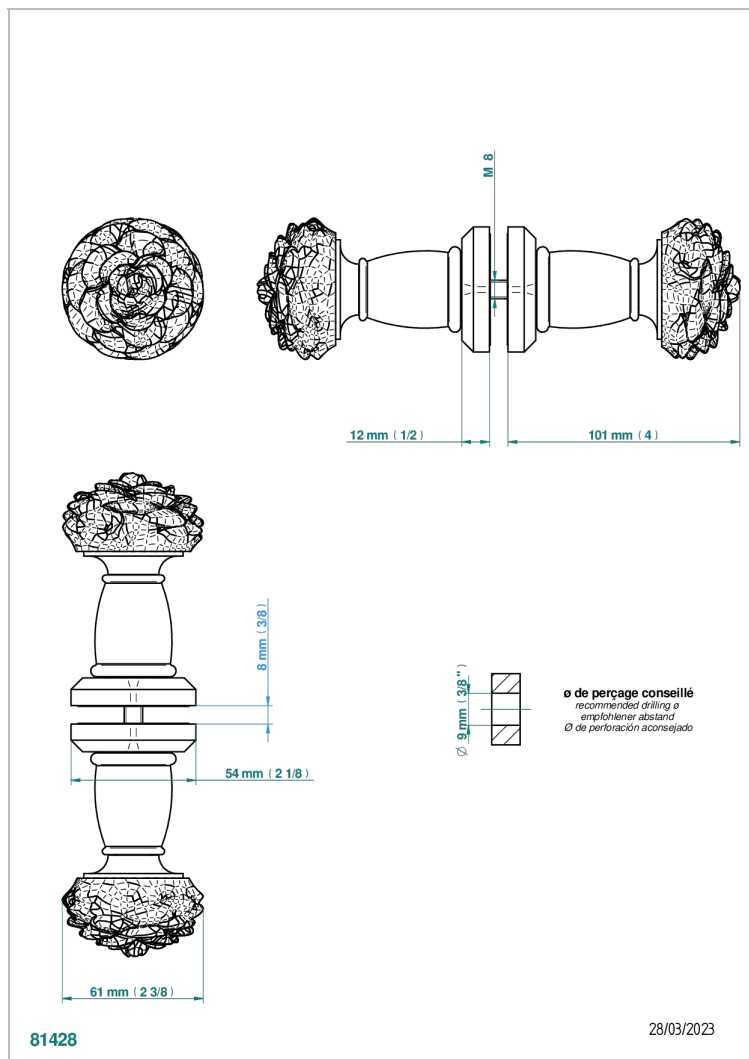

CAMELIA BLACK CRYSTAL

U5K-638V

Pair of large knobs

THG[®]
PARIS

CHARACTERISTIC

- Camélia Black crystal
- Pair of large knobs

AVAILABLE FINITIONS

Black ceram - D30
Blush PVD - H62
Brass color PVD - H49
Brown bronze color PVD - F33
Chrome polished - A02
Gold color PVD - H52

Nickel antique / Sovereign - H28
Nickel color PVD - H55
Nickel polished - B01
Soft matt gold - F31
Umber PVD - H66