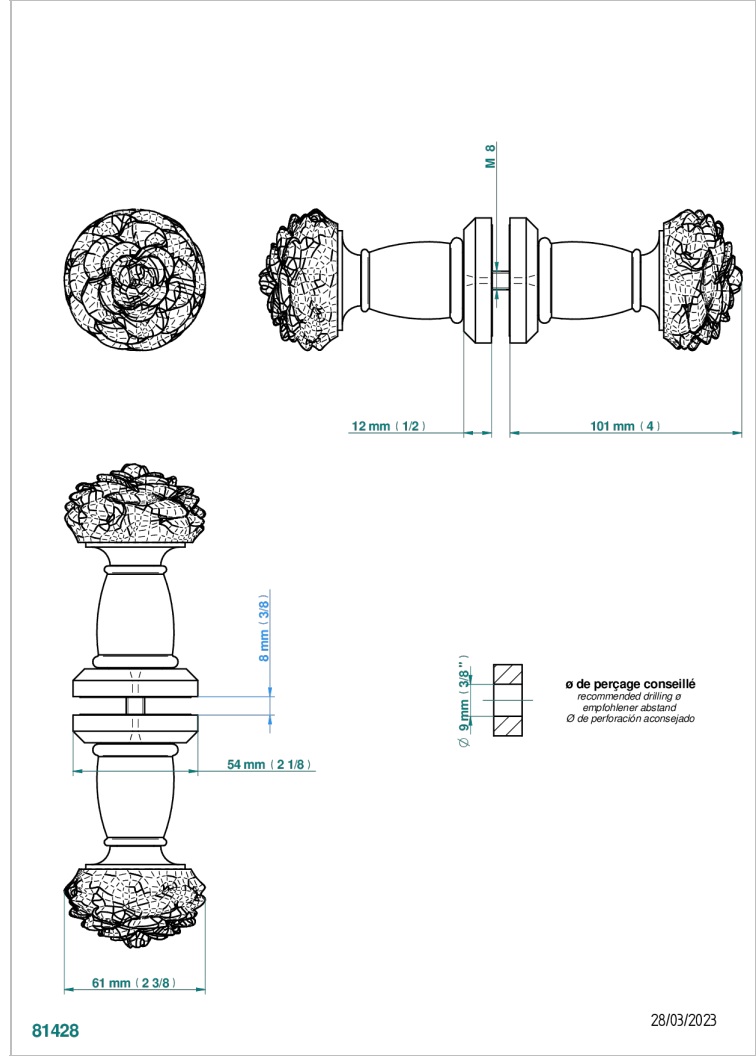

CAMELIA BLACK CRYSTAL

U5K-638V

Pair of large door knobs

CHARACTERISTIC

- Camélia Black crystal
- Pair of large door knobs

AVAILABLE FINITIONS

Antique nickel - H28
Black ceram - D30
Blush PVD - H62
Brass color PVD - H49
Brown bronze color PVD - F33
Gold color PVD - H52