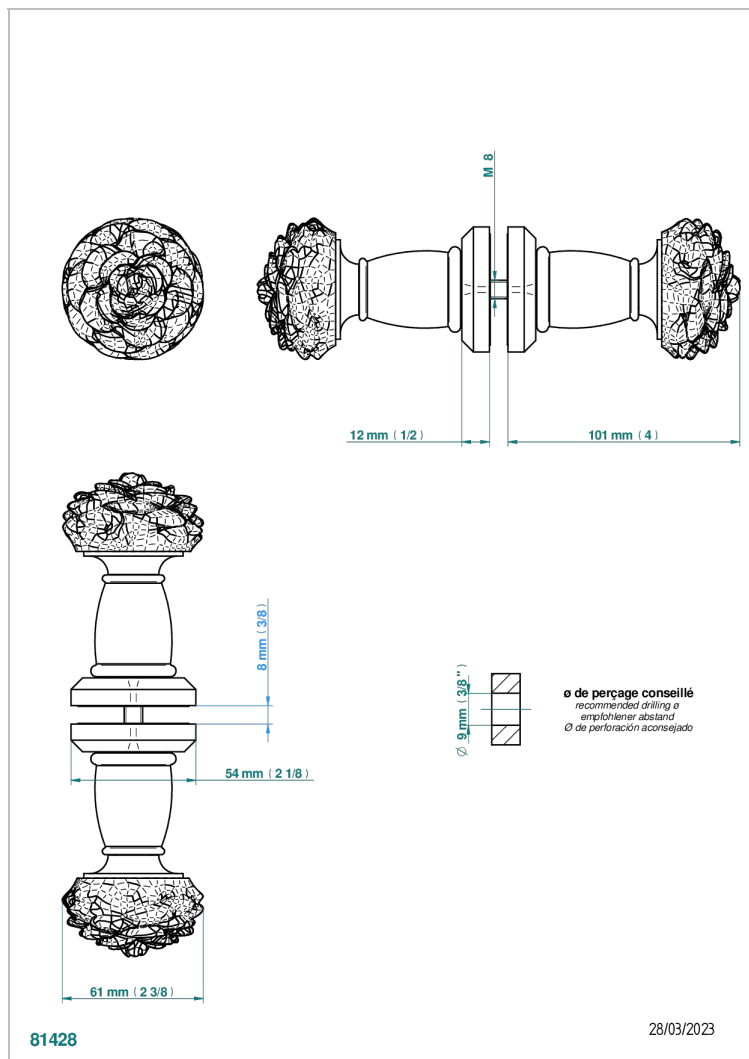

CAMELIA BLACK CRYSTAL

U5K-638V

Pair of large door knobs

THG[®]
PARIS

CHARACTERISTIC

- Camélia Black crystal
- Pair of large door knobs

AVAILABLE FINITIONS

Antique nickel - H28
Black ceram - D30
Blush PVD - H62
Brass color PVD - H49
Brown bronze color PVD - F33
Gold color PVD - H52