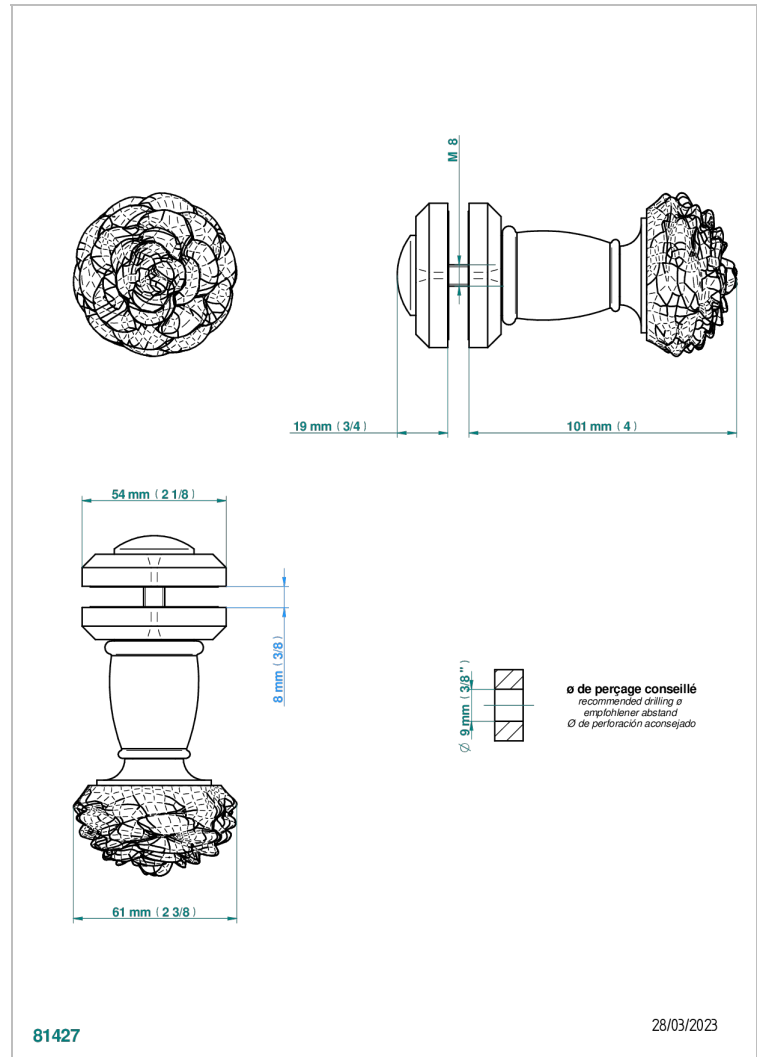

CAMELIA CLEAR CRYSTAL

U5L-639V

Large knob

CHARACTERISTIC

- Camélia Clear crystal
- Large knob

AVAILABLE FINITIONS

Black ceram - D30
Blush PVD - H62
Brass color PVD - H49
Brown bronze color PVD - F33
Chrome polished - A02
Gold color PVD - H52