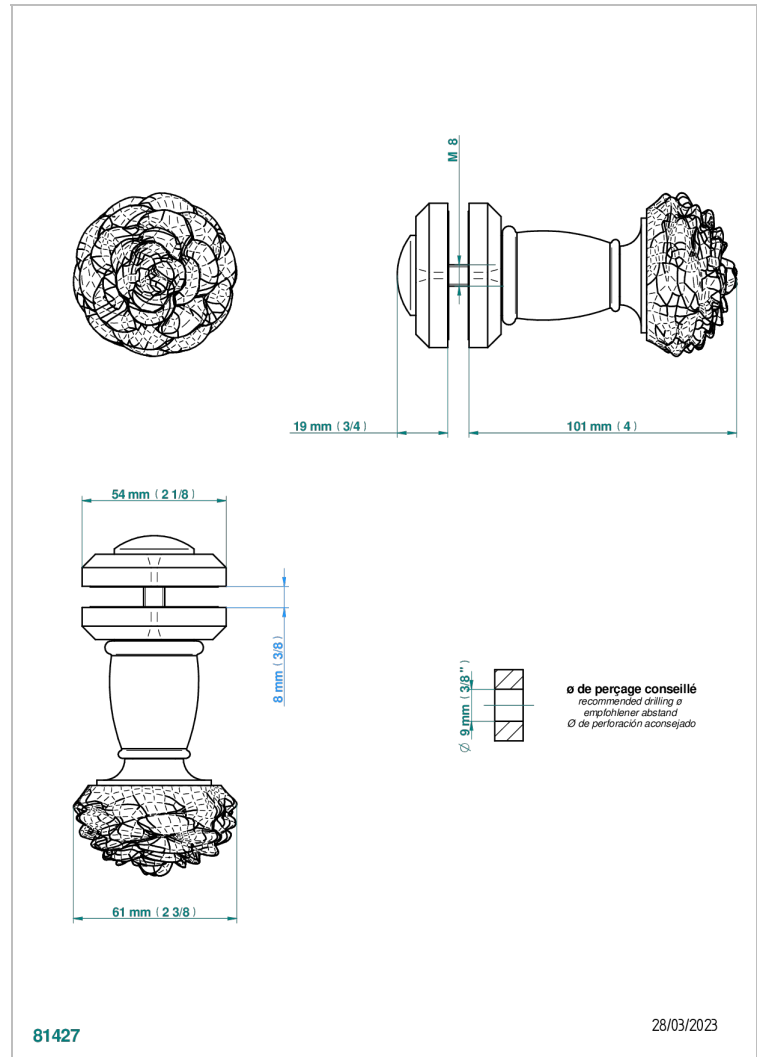

# CAMELIA CLEAR CRYSTAL

U5L-639V

Large door knob

## CHARACTERISTIC

- Camélia Clear crystal
- Large door knob