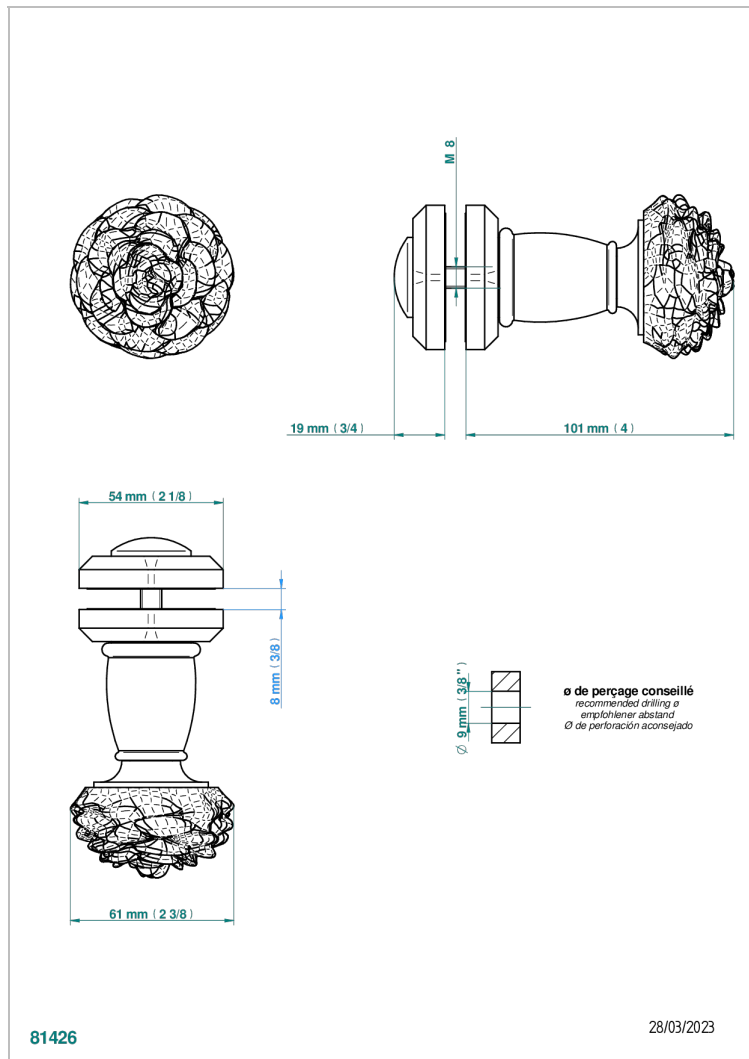

CAMELIA BLACK CRYSTAL

U5K-639V

Large knob

THG[®]
PARIS

CHARACTERISTIC

- Camélia Black crystal
- Large knob

AVAILABLE FINITIONS

Black ceram - D30
Blush PVD - H62
Brass color PVD - H49
Brown bronze color PVD - F33
Chrome polished - A02
Gold color PVD - H52