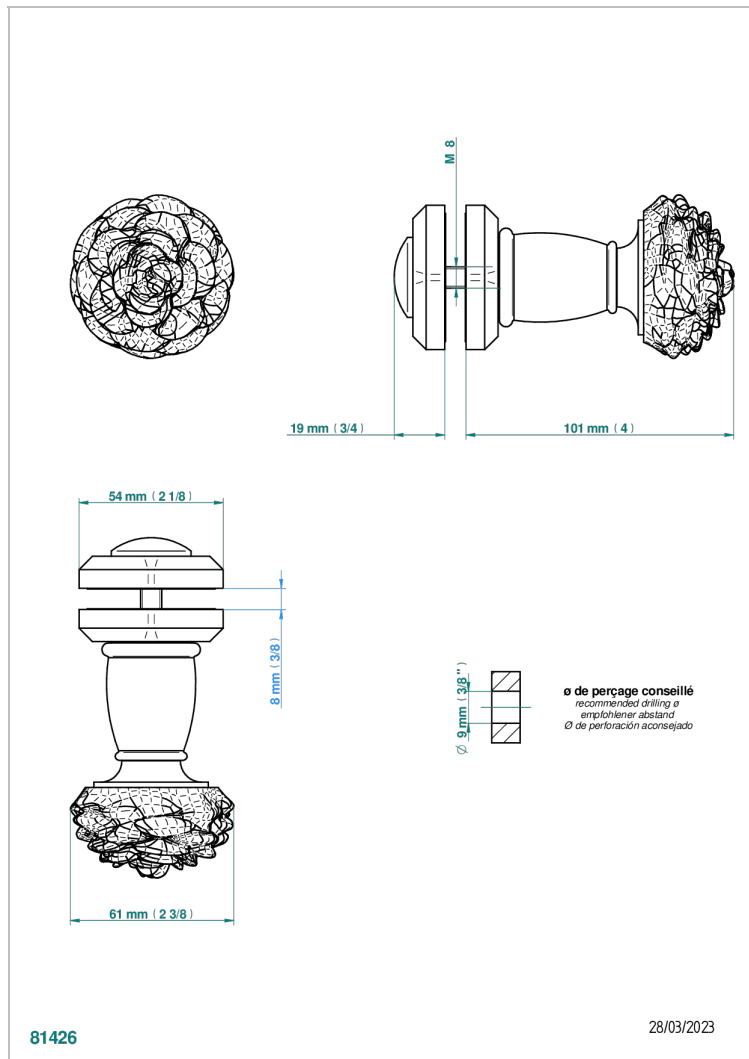

CAMELIA BLACK CRYSTAL

U5K-639V

Large door knob

THG[®]
PARIS

CHARACTERISTIC

- Camélia Black crystal
- Large door knob

AVAILABLE FINITIONS

Antique nickel - H28
Black ceram - D30
Blush PVD - H62
Brass color PVD - H49
Brown bronze color PVD - F33
Gold color PVD - H52