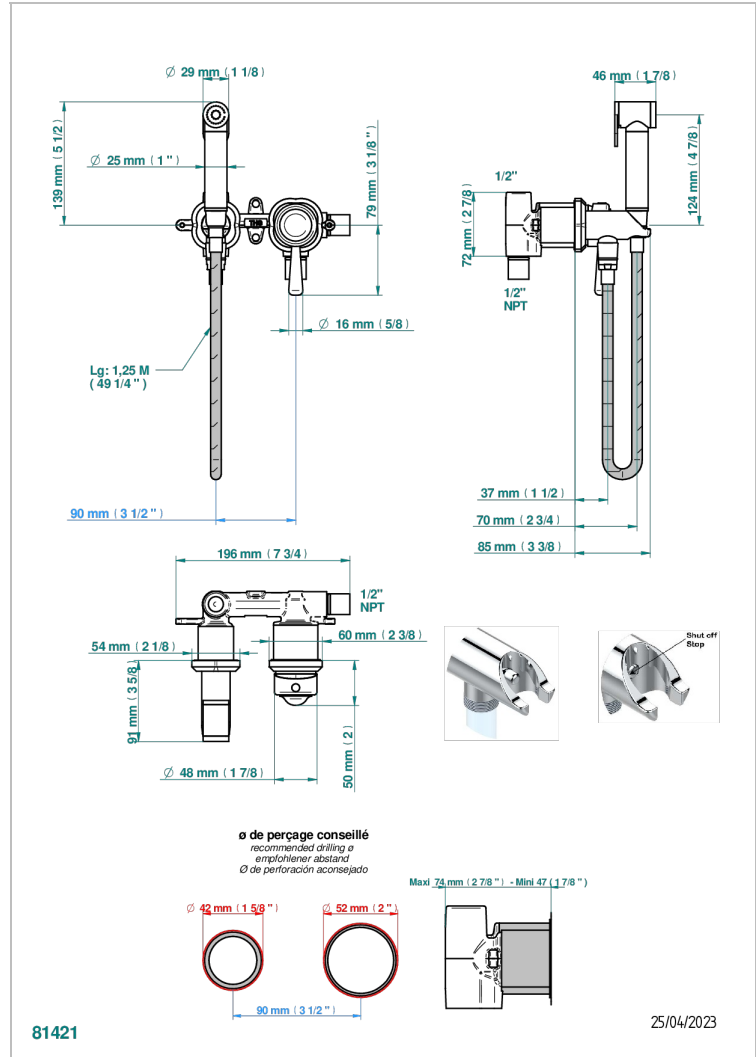

CAMELIA CRISTAL CLARO

U5L-5840/MGUS

THG
PARIS

Wc douche set including: trigger spray, wall mounted single lever mixer, reinforced hose (1.25m), wall outlet with integrated elbow with safety stopper

CARACTERÍSTICAS

- Camélia cristal claro
- Wc douche set including: trigger spray, wall mounted single lever mixer, reinforced hose (1.25m), wall outlet with integrated elbow with safety stopper

ACABADOS DISPONIBLES

Cerámica negra mate - D30
Cromo - A02
Cromo mate - C02
Dorado - F01
Dorado mate - F07
Dorado pálido mate (sin barniz) - F31

Níquel - B01
Níquel mate - C01
Níquel viejo - H28
Pvd blush - H62
Pvd blush mate - H60
Pvd color latón - H49

Pvd color latón mate - H50
Pvd color níquel - H55
Pvd color níquel mate - H56
Pvd color oro - H52
Pvd color oro mate - H53
Pvd grafito - H64