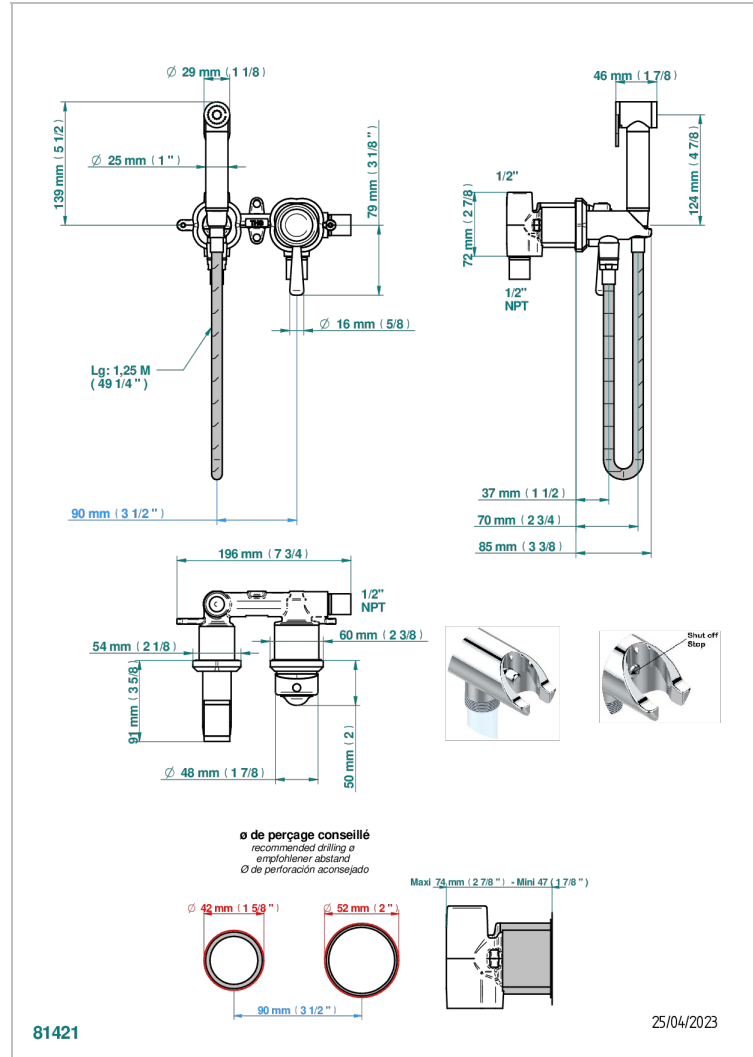

CAMELIA CLEAR CRYSTAL

U5L-5840/MGUS

THG
PARIS

Wc douche set including: trigger spray, wall mounted single lever mixer, reinforced hose (1.25m), wall outlet with integrated elbow with safety stopper

CHARACTERISTIC

- Camélia Clear crystal
- Wc douche set including: trigger spray, wall mounted single lever mixer, reinforced hose (1.25m), wall outlet with integrated elbow with safety stopper

AVAILABLE FINITIONS

Black ceram - D30
Blush PVD - H62
Brass color PVD - H49
Brown bronze color PVD - F33
Chrome polished - A02
Gold color PVD - H52

Nickel antique / Sovereign - H28
Nickel color PVD - H55
Nickel polished - B01
Soft matt gold - F31
Umber PVD - H66