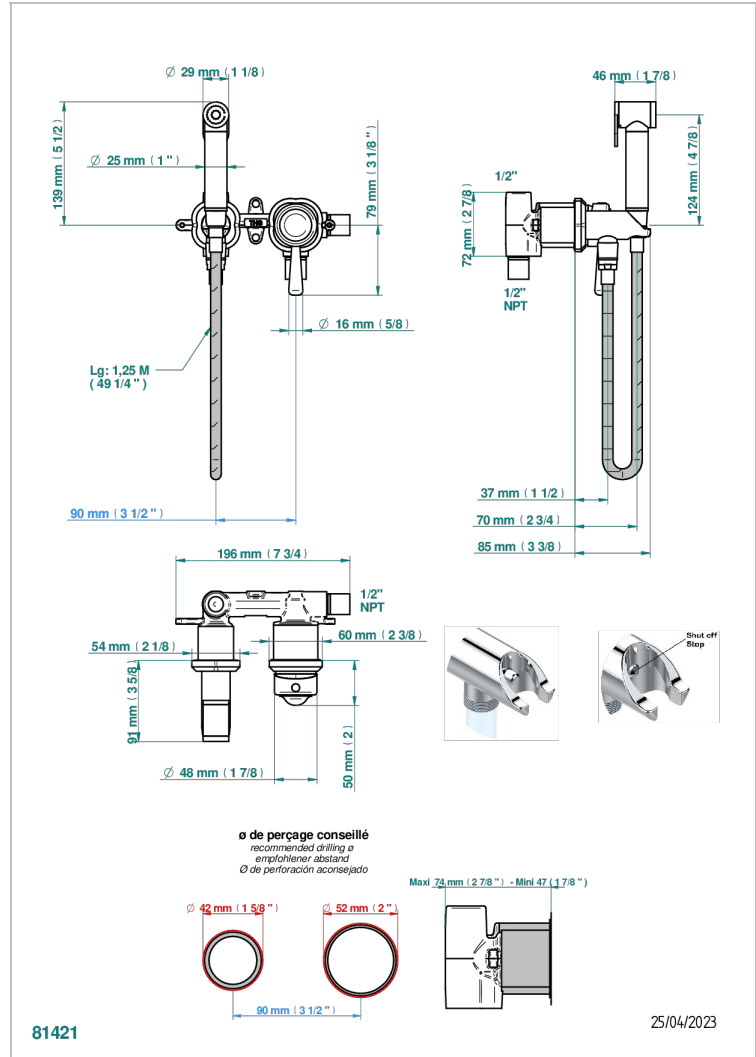

CAMELIA CRISTAL NEGRO

U5K-5840/MGUS

THG
PARIS

Wc douche set including: trigger spray, wall mounted single lever mixer, reinforced hose (1.25m), wall outlet with integrated elbow with safety stopper

CARACTERÍSTICAS

- Camélia cristal negro
- Wc douche set including: trigger spray, wall mounted single lever mixer, reinforced hose (1.25m), wall outlet with integrated elbow with safety stopper

ACABADOS DISPONIBLES

Cerámica negra mate - D30
Cromo - A02
Cromo mate - C02
Dorado - F01
Dorado mate - F07
Dorado pálido mate (sin barniz) - F31

Níquel - B01
Níquel mate - C01
Níquel viejo - H28
Pvd blush - H62
Pvd blush mate - H60
Pvd color latón - H49

Pvd color latón mate - H50
Pvd color níquel - H55
Pvd color níquel mate - H56
Pvd color oro - H52
Pvd color oro mate - H53
Pvd grafito - H64