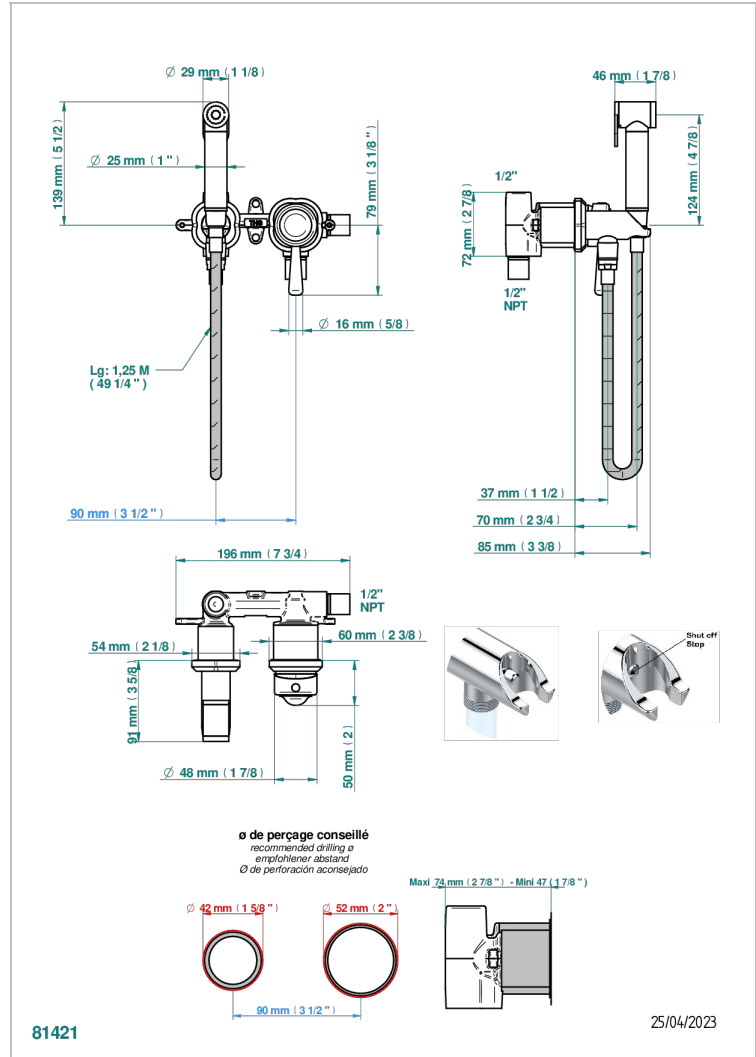

# CAMELIA BLACK CRYSTAL

U5K-5840/MGUS

THG  
PARIS

Wc douche set including: trigger spray, wall mounted single lever mixer, reinforced hose (1.25m), wall outlet with integrated elbow with safety stopper

## CHARACTERISTIC

- Camélia Black crystal
- Wc douche set including: trigger spray, wall mounted single lever mixer, reinforced hose (1.25m), wall outlet with integrated elbow with safety stopper