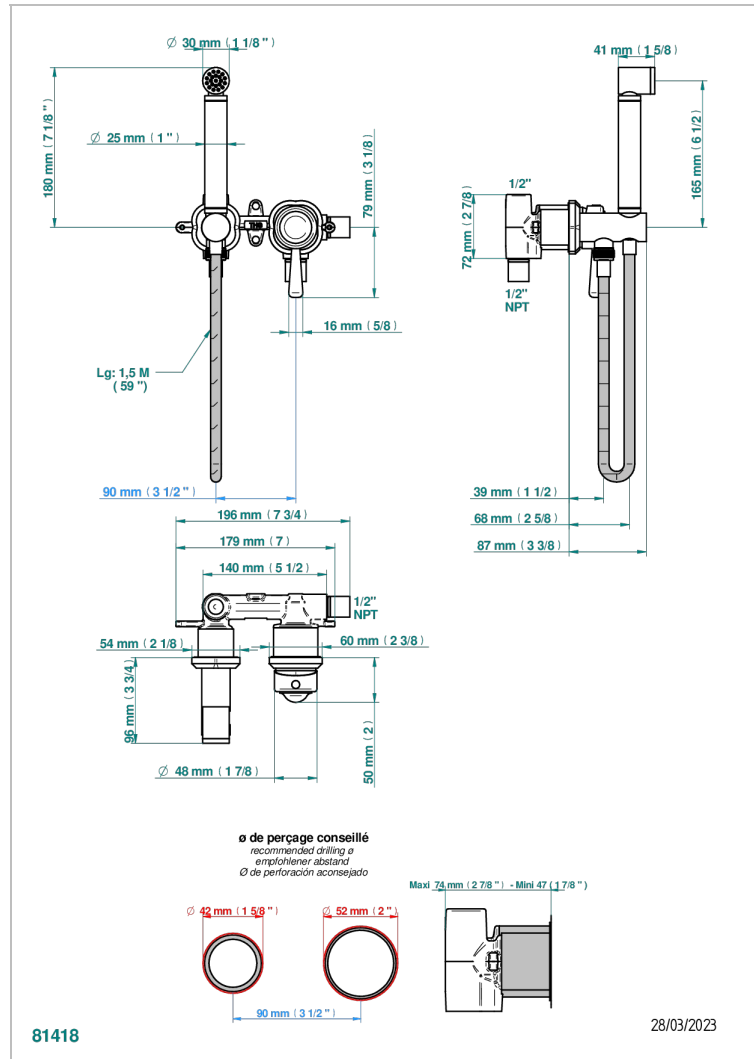

CAMELIA CLEAR CRYSTAL

U5L-5840/MUS

Handheld spray bidet with mixing valve, hose, elbow/hook

CHARACTERISTIC

- Camélia Clear crystal
- Handheld spray bidet with mixing valve, hose, elbow/hook

AVAILABLE FINITIONS