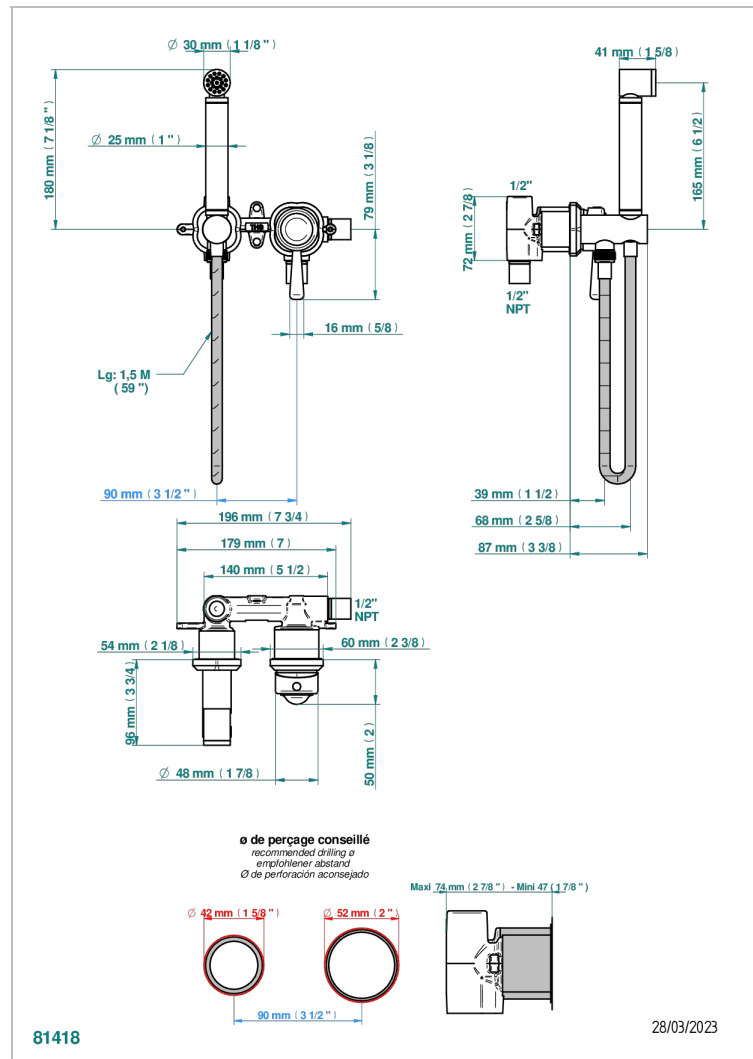

CAMELIA BLACK CRYSTAL

U5K-5840/MUS

Handheld spray bidet with mixing valve, hose, elbow/hook

CHARACTERISTIC

- Camélia Black crystal
- Handheld spray bidet with mixing valve, hose, elbow/hook

AVAILABLE FINITIONS