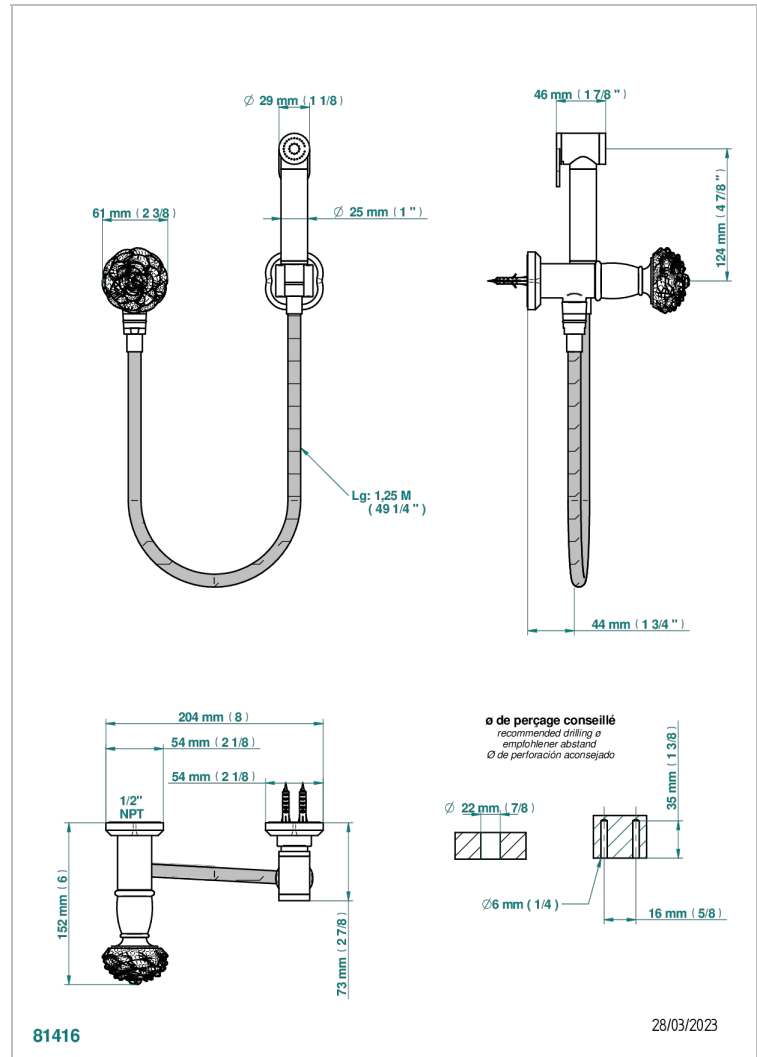

CAMELIA BLACK CRYSTAL

U5K-5840/8US

Handheld spray bidet with hose, elbow and hook

THG[®]
PARIS

CHARACTERISTIC

- Camélia Black crystal
- Handheld spray bidet with hose, elbow and hook

AVAILABLE FINITIONS

- Chrome polished - A02
- Chrome polished / gold polished - G02
- Gold polished - F01
- Nickel polished - B01