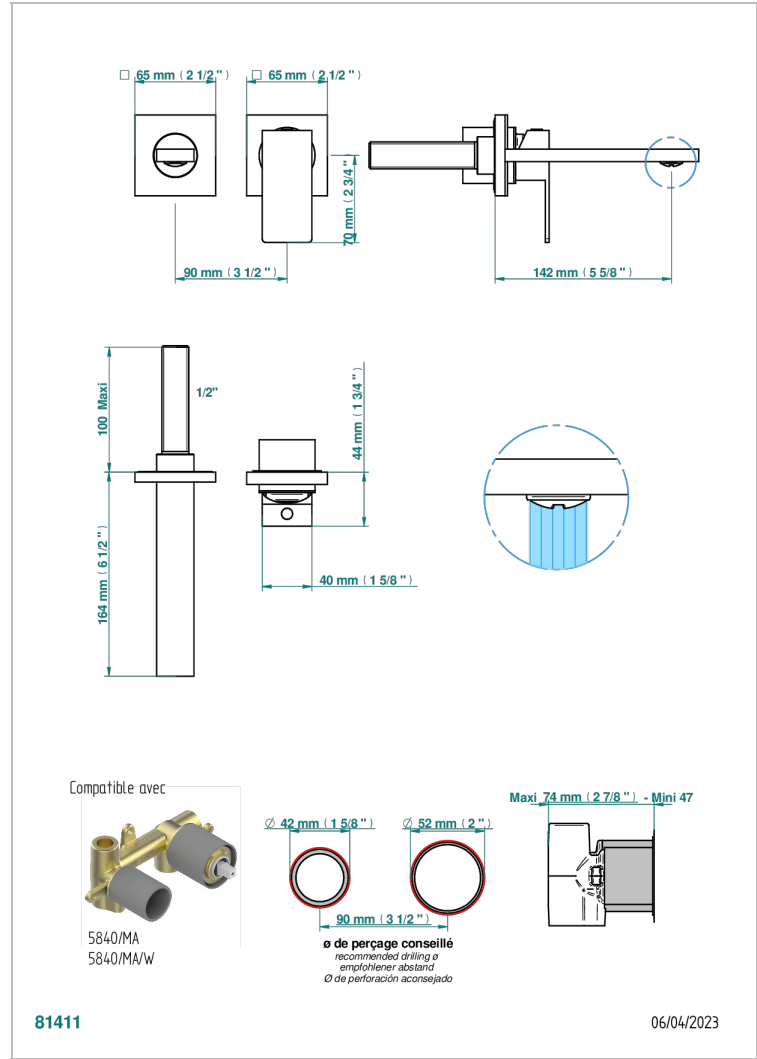

Trim only for Built-in basin mixer with spout (two x 1/2" inlets and one 1/2" outlet), without waste

CHARACTERISTIC

- Soho 2023
- Trim only for Built-in basin mixer with spout (two x 1/2" inlets and one 1/2" outlet), without waste

RELATED SKU'S

- Ref. G00-5840/MAUS Rough parts for concealed wall-mounted mixer with 1/2" outlet

AVAILABLE FINITIONS

Blush PVD - H62
Brass color PVD - H49
Brown bronze color PVD - F33
Chrome polished - A02
Gold color PVD - H52
Gold mat - F07