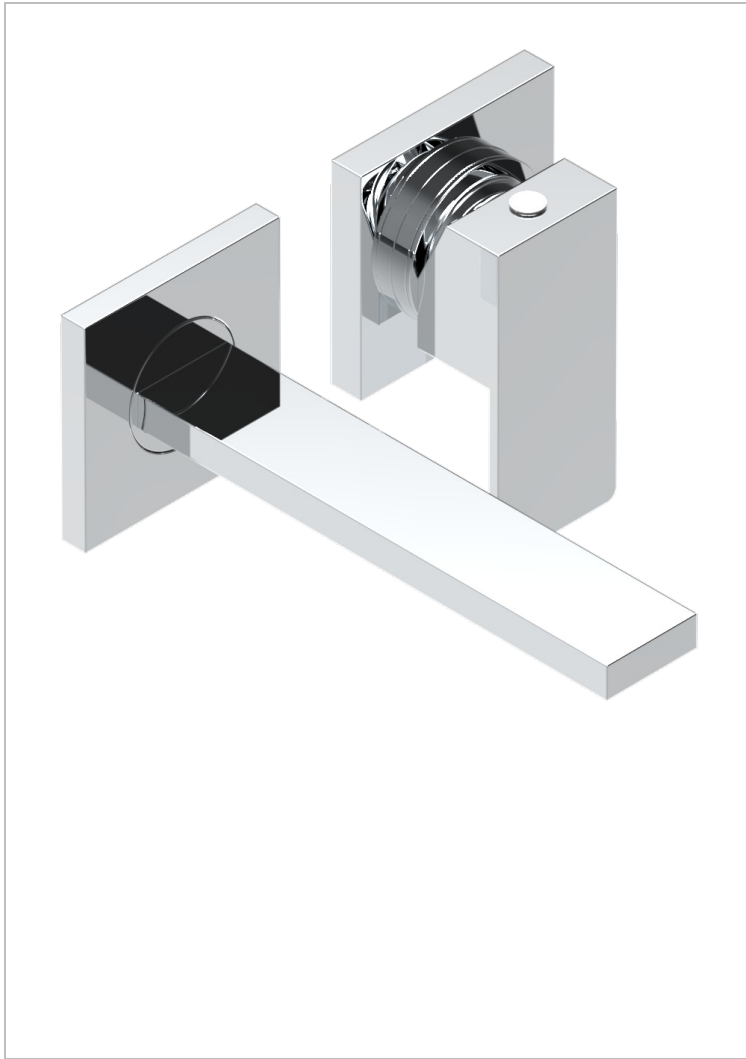

Trim only for Built-in basin mixer with spout (two x 1/2" inlets and one 1/2" outlet), without waste

CHARACTERISTIC

- Soho 2023
- Trim only for Built-in basin mixer with spout (two x 1/2" inlets and one 1/2" outlet), without waste

RELATED SKU'S

- Ref. G00-5840/MAUS Rough parts for concealed wall-mounted mixer with 1/2" outlet

AVAILABLE FINITIONS

Blush PVD - H62
Brass color PVD - H49
Brown bronze color PVD - F33
Chrome polished - A02
Gold color PVD - H52
Gold mat - F07