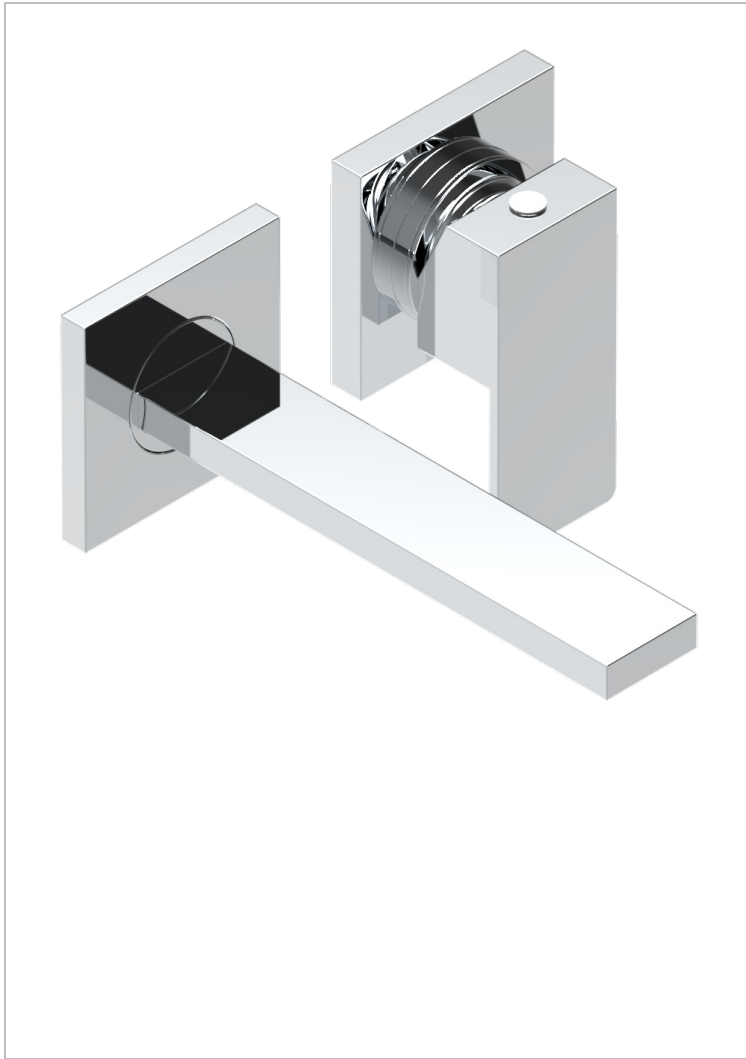

Trim only for Built-in basin mixer with spout (two x 1/2" inlets and one 1/2" outlet), without waste

CHARACTERISTIC

- Soho 2023
- Trim only for Built-in basin mixer with spout (two x 1/2" inlets and one 1/2" outlet), without waste

RELATED SKU'S

- Ref. G00-5840/MA Rough parts for concealed wall-mounted mixer with 1/2" outlet

AVAILABLE FINITIONS

Blush PVD - H62
 Brass color PVD - H49
 Brown bronze color PVD - F33
 Gold color PVD - H52
 Graphite PVD - H64
 Matt Umber PVD - H67