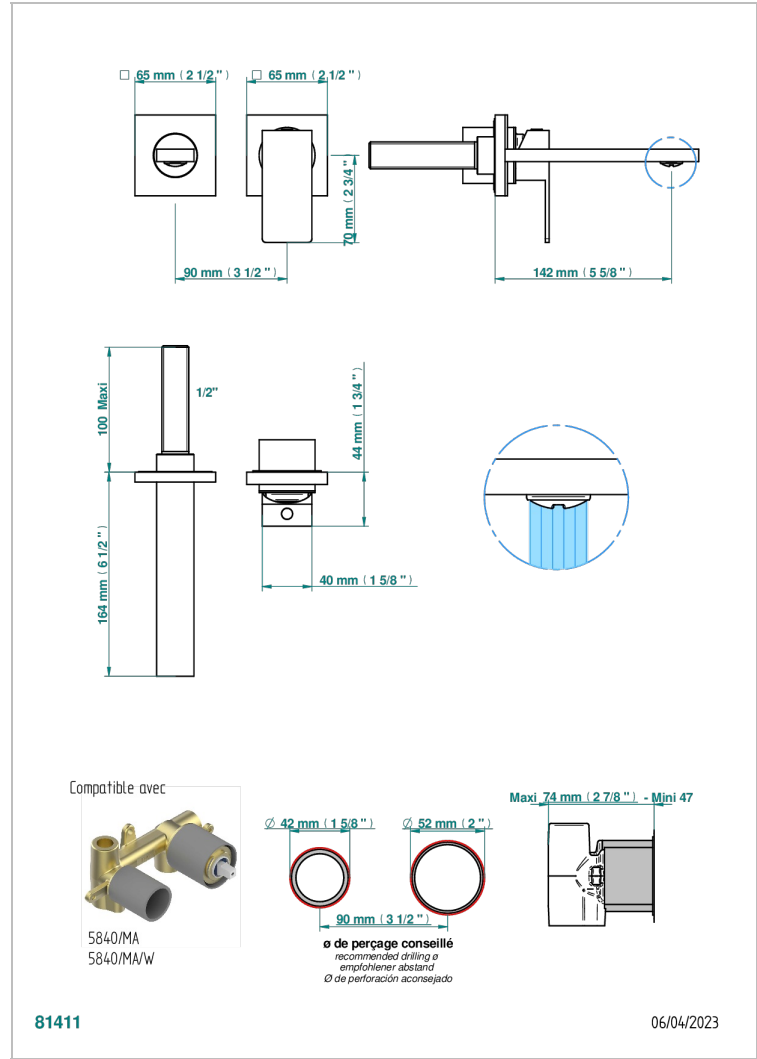

Trim only for Built-in basin mixer with spout (two x 1/2" inlets and one 1/2" outlet), without waste

CHARACTERISTIC

- Soho 2023
- Trim only for Built-in basin mixer with spout (two x 1/2" inlets and one 1/2" outlet), without waste

RELATED SKU'S

- Ref. G00-5840/MA Rough parts for concealed wall-mounted mixer with 1/2" outlet

AVAILABLE FINITIONS

Blush PVD - H62
 Brass color PVD - H49
 Brown bronze color PVD - F33
 Gold color PVD - H52
 Graphite PVD - H64
 Matt Umber PVD - H67