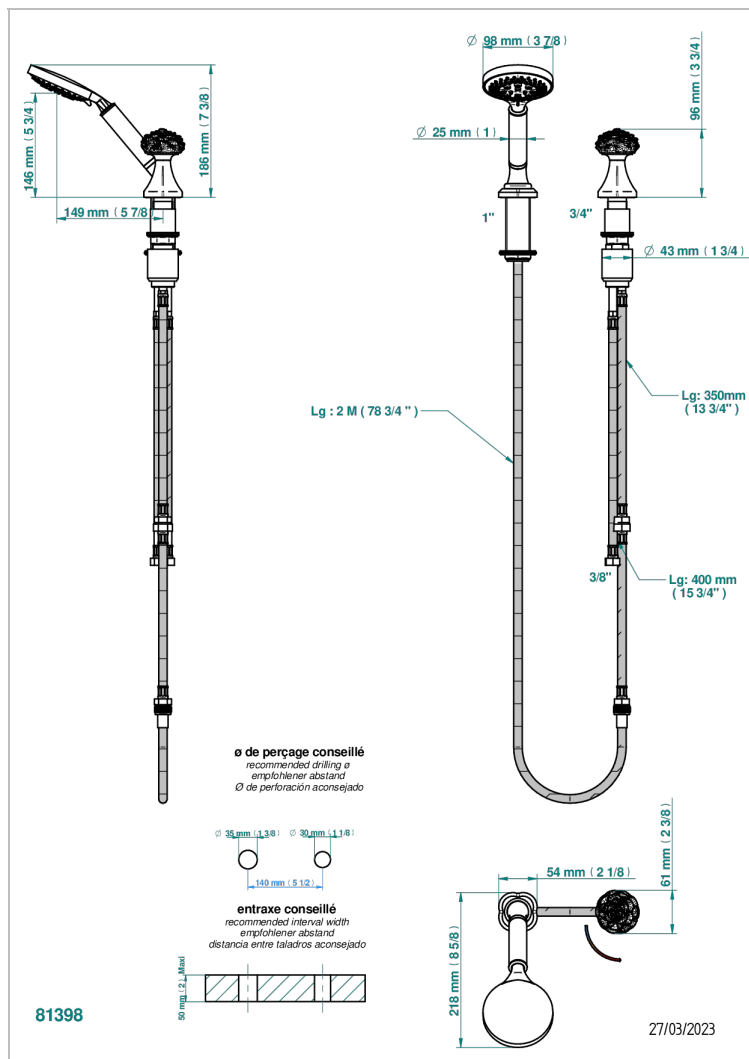

# CAMELIA CLEAR CRYSTAL

U5L-6532/60A

Deck mounted mixer with handshower, progressive cartridge

THG<sup>®</sup>  
PARIS

## CHARACTERISTIC

- ACS : 22ACCLY009