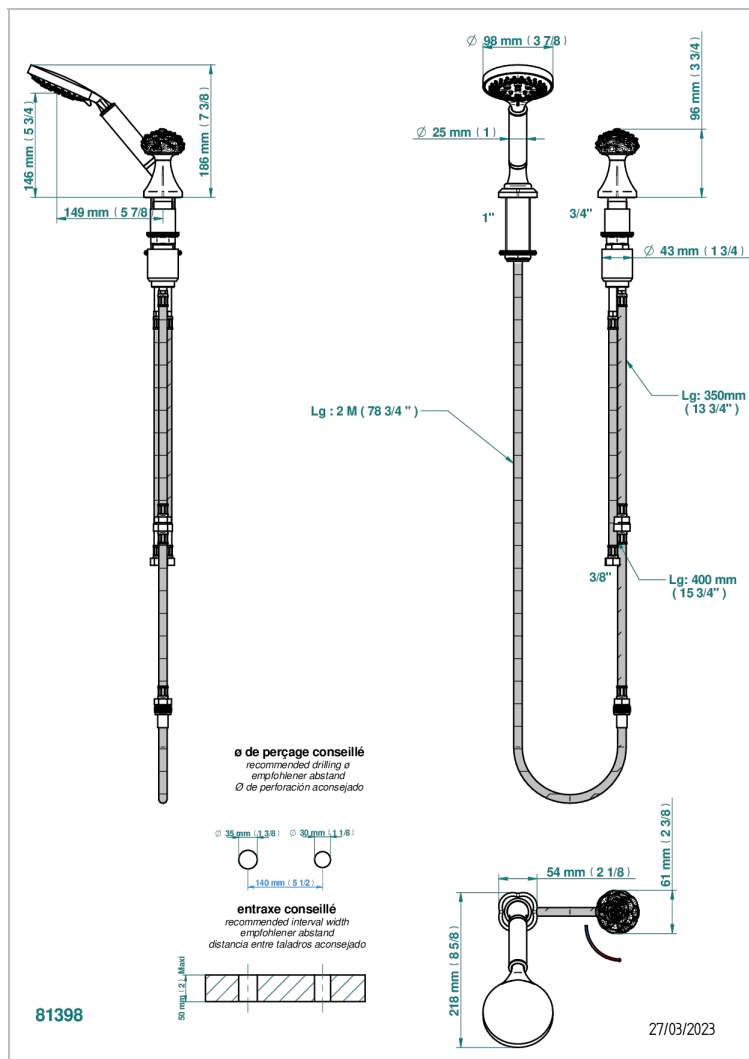

# CAMELIA CLEAR CRYSTAL

U5L-6532/60A

Rim mounted ceramic mixer with handshower with progressive cartridge

THG<sup>®</sup>  
PARIS

## CHARACTERISTIC

- ACS : 22ACCLY009

## AVAILABLE FINITIONS

Antique nickel - H28  
Black ceram - D30  
Blush PVD - H62  
Brass color PVD - H49  
Brown bronze color PVD - F33  
Gold color PVD - H52

Graphite PVD - H64  
Matt Umber PVD - H67  
Matt blush PVD - H60  
Matt brass color PVD - H50  
Matt brown bronze color PVD - F34  
Matt chrome - C02