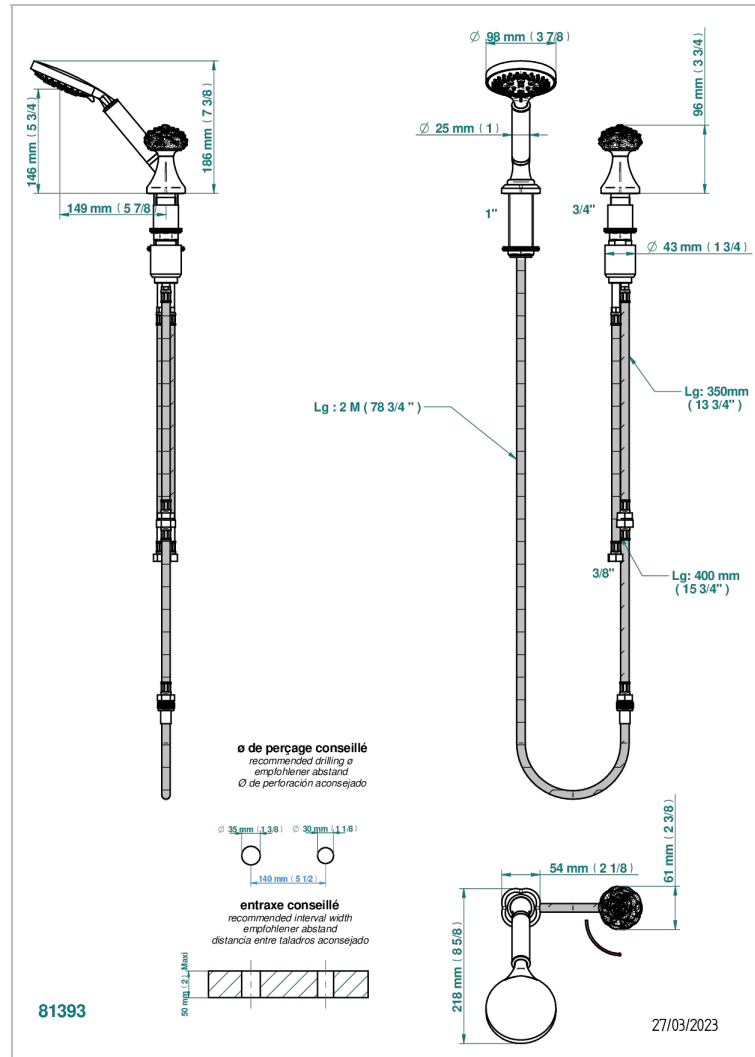

# CAMELIA BLACK CRYSTAL

U5K-6532/60A

Rim mounted ceramic mixer with handshower with progressive cartridge

## CHARACTERISTIC

- ACS : 22ACCLY009

## AVAILABLE FINITIONS

Antique nickel - H28  
Black ceram - D30  
Blush PVD - H62  
Brass color PVD - H49  
Brown bronze color PVD - F33  
Gold color PVD - H52

Graphite PVD - H64  
Matt Umber PVD - H67  
Matt blush PVD - H60  
Matt brass color PVD - H50  
Matt brown bronze color PVD - F34  
Matt chrome - C02