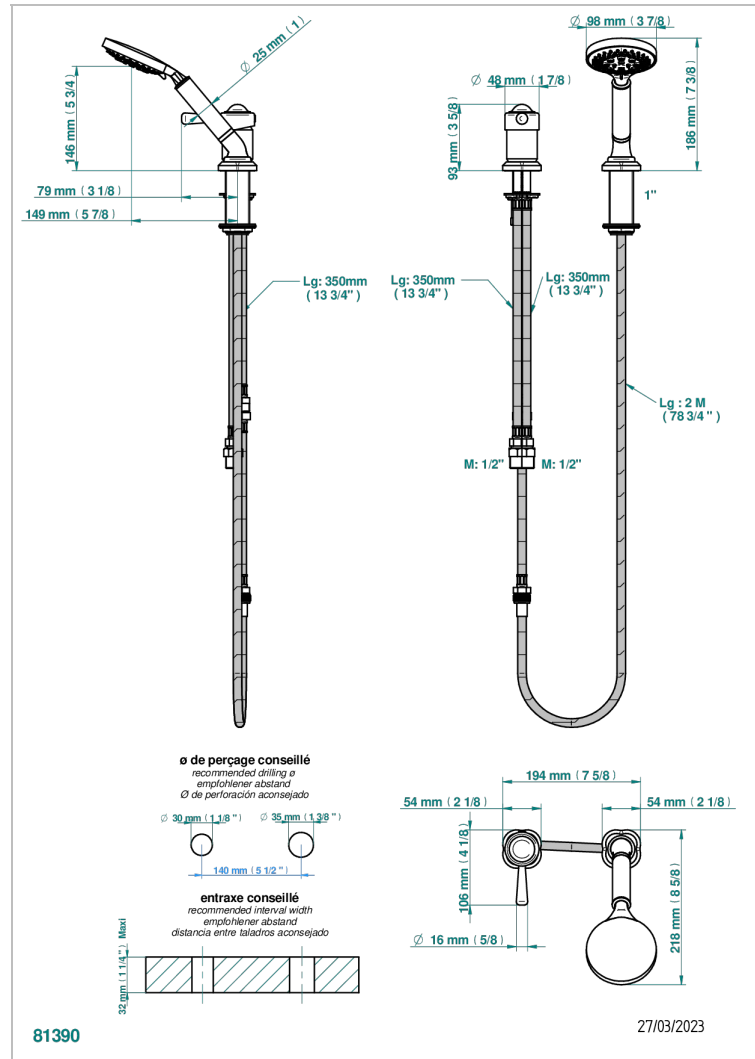

CAMELIA CLEAR CRYSTAL

U5L-6523/60AUS

Deck mounted mixer with handshower

THG[®]
PARIS

CHARACTERISTIC

- Camélia Clear crystal
- Deck mounted mixer with handshower

AVAILABLE FINITIONS

Black ceram - D30
Blush PVD - H62
Brass color PVD - H49
Brown bronze color PVD - F33
Chrome polished - A02
Gold color PVD - H52

Gold mat - F07
Gold polished - F01
Graphite PVD - H64
Matt Umber PVD - H67
Matt blush PVD - H60
Matt brass color PVD - H50

Matt brown bronze color PVD - F34
Matt chrome (American satin) - C02
Matt gold color PVD - H53
Matt graphite PVD - H65
Matt nickel (American satin) - C01
Matt nickel color PVD - H56

Nickel antique / Sovereign - H28
Nickel color PVD - H55
Nickel polished - B01
Soft matt gold - F31
Umber PVD - H66