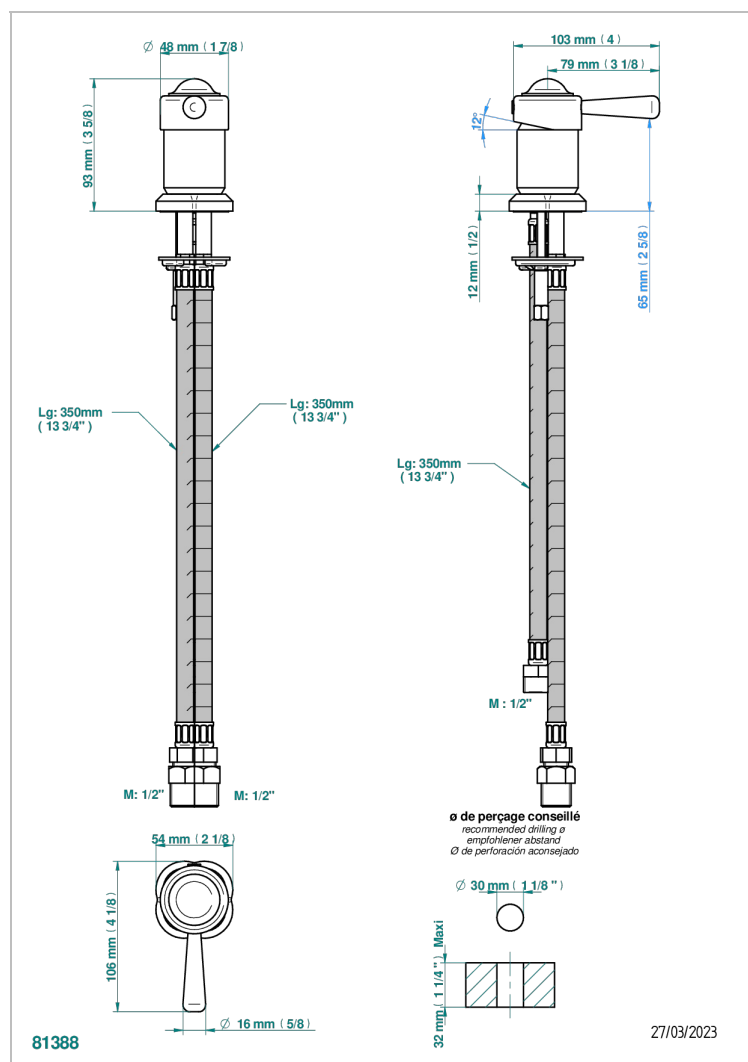

CAMELIA CLEAR CRYSTAL

U5L-6523/US

Rim mounted ceramic mixer with cartridge 35 mm

THG[®]
PARIS

CHARACTERISTIC

- Camélia Clear crystal
- Rim mounted ceramic mixer with cartridge 35 mm

AVAILABLE FINITIONS

Black ceram - D30
Blush PVD - H62
Brass color PVD - H49
Brown bronze color PVD - F33
Chrome polished - A02
Gold color PVD - H52