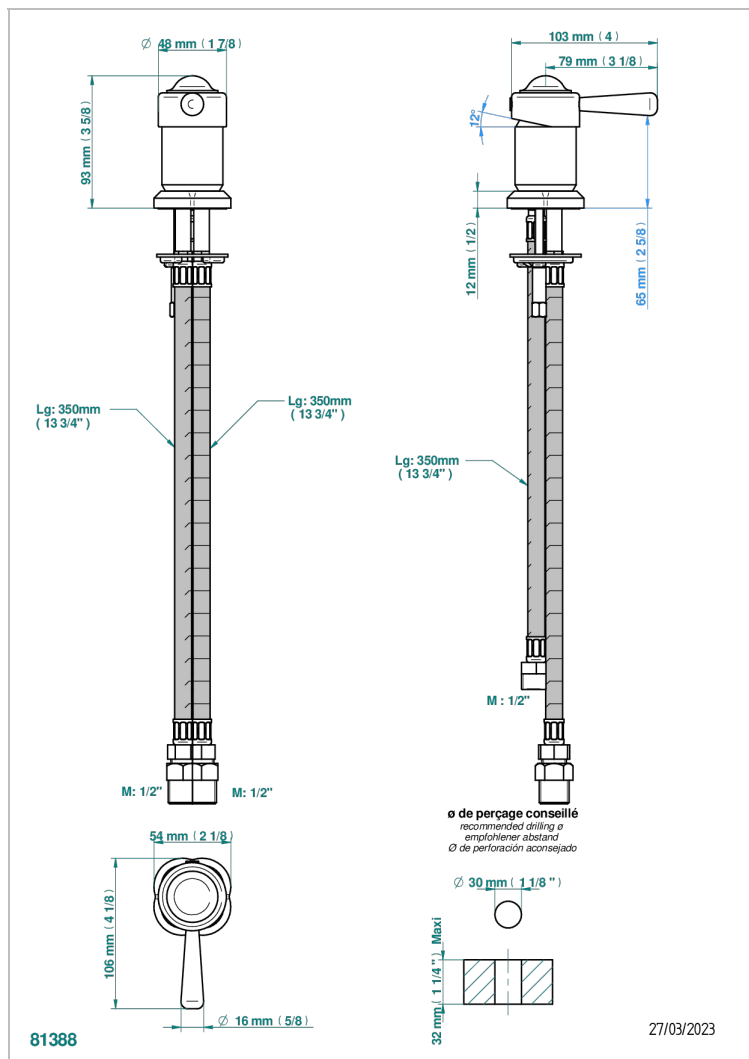

CAMELIA BLACK CRYSTAL

U5K-6523/US

Rim mounted ceramic mixer with cartridge 35 mm

CHARACTERISTIC

- Camélia Black crystal
- Rim mounted ceramic mixer with cartridge 35 mm

AVAILABLE FINITIONS

Black ceram - D30
Blush PVD - H62
Brass color PVD - H49
Brown bronze color PVD - F33
Chrome polished - A02
Gold color PVD - H52

Nickel antique / Sovereign - H28
Nickel color PVD - H55
Nickel polished - B01
Soft matt gold - F31
Umber PVD - H66