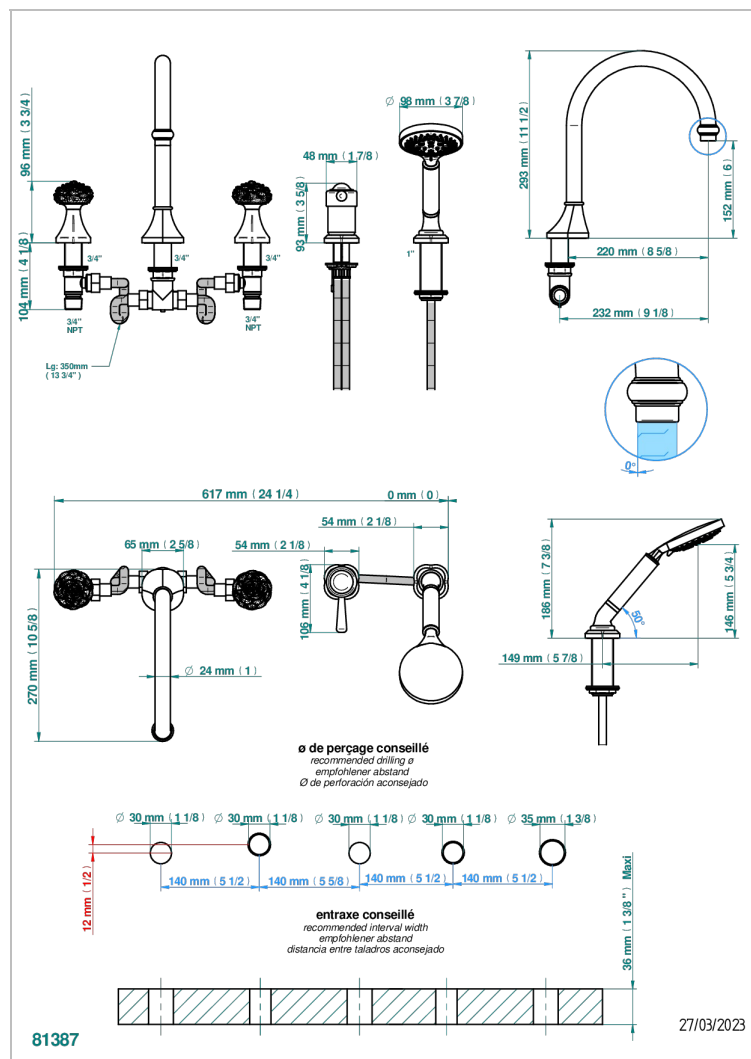

# CAMELIA CLEAR CRYSTAL

U5L-1122SG

THG  
PARIS

Bath set with rim mounted ceramic mixer r/m bath/shower mixer set with goliath spout, 2 x 3/4" valves, r/m ceramic mixer tap & r/m handshower set

## CHARACTERISTIC

- Camélia Clear crystal
- Bath set with rim mounted ceramic mixer r/m bath/shower mixer set with goliath spout, 2 x 3/4" valves, r/m ceramic mixer tap & r/m handshower set

## AVAILABLE FINITIONS

Antique nickel - H28  
Black ceram - D30  
Blush PVD - H62  
Brass color PVD - H49  
Brown bronze color PVD - F33  
Gold color PVD - H52

Graphite PVD - H64  
Matt Umber PVD - H67  
Matt blush PVD - H60  
Matt brass color PVD - H50  
Matt brown bronze color PVD - F34  
Matt chrome - C02