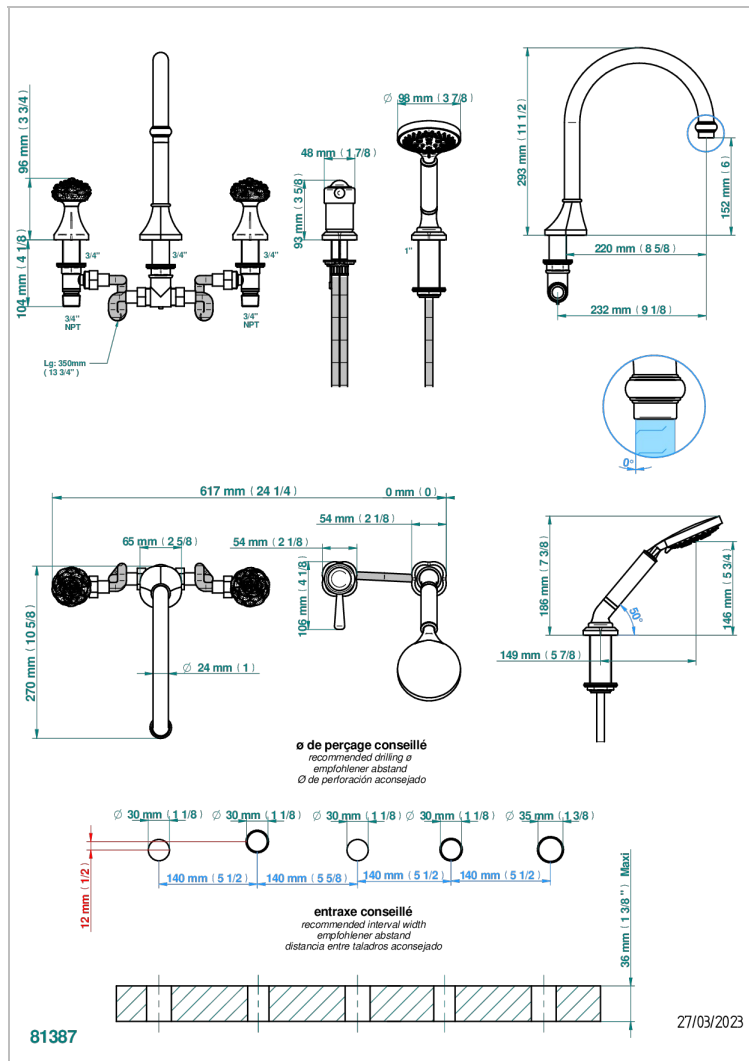

CAMELIA CLEAR CRYSTAL

U5L-1122SG

Bath set with rim mounted ceramic mixer r/m bath/shower mixer set with goliath spout, 2 x 3/4" valves, r/m ceramic mixer tap & r/m handshower set

CHARACTERISTIC

- Camélia Clear crystal
- Bath set with rim mounted ceramic mixer r/m bath/shower mixer set with goliath spout, 2 x 3/4" valves, r/m ceramic mixer tap & r/m handshower set

AVAILABLE FINITIONS

Antique nickel - H28
Black ceram - D30
Blush PVD - H62
Brass color PVD - H49
Brown bronze color PVD - F33
Gold color PVD - H52

Graphite PVD - H64
Matt Umber PVD - H67
Matt blush PVD - H60
Matt brass color PVD - H50
Matt brown bronze color PVD - F34
Matt chrome - C02

Matt gold - F07
Matt gold color PVD - H53
Matt graphite PVD - H65
Matt nickel (color finish) - C01
Matt nickel color PVD - H56
Nickel color PVD - H55

Polished chrome (color finish) - A02
Polished gold (color finish) - F01
Polished nickel - B01
Soft matt gold - F31
Umber PVD - H66