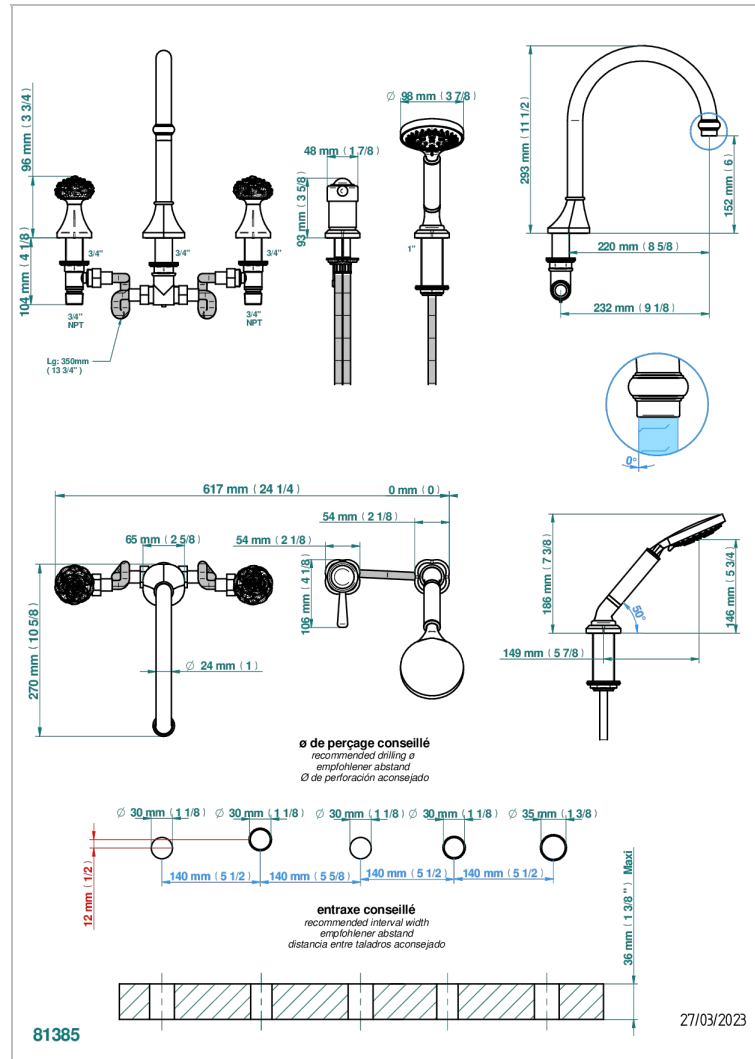

CAMELIA BLACK CRYSTAL

U5K-1122SG

THG[®]
PARIS

Bath set with rim mounted ceramic mixer r/m bath/shower mixer set with goliath spout, 2 x 3/4" valves, r/m ceramic mixer tap & r/m handshower set

CHARACTERISTIC

- Camélia Black crystal
- Bath set with rim mounted ceramic mixer r/m bath/shower mixer set with goliath spout, 2 x 3/4" valves, r/m ceramic mixer tap & r/m handshower set

AVAILABLE FINITIONS

Antique nickel - H28
Black ceram - D30
Blush PVD - H62
Brass color PVD - H49
Brown bronze color PVD - F33
Gold color PVD - H52