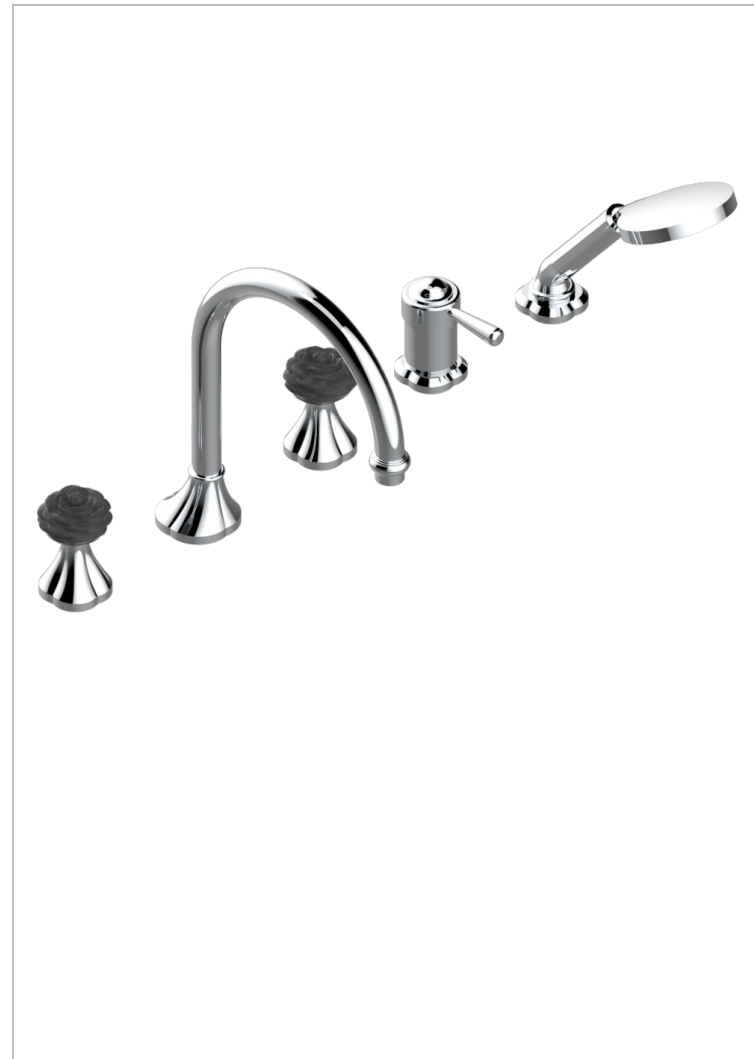

CAMELIA BLACK CRYSTAL

U5K-1122SG

THG[®]
PARIS

Bath set with rim mounted ceramic mixer r/m bath/shower mixer set with goliath spout, 2 x 3/4" valves, r/m ceramic mixer tap & r/m handshower set

CHARACTERISTIC

- Camélia Black crystal
- Bath set with rim mounted ceramic mixer r/m bath/shower mixer set with goliath spout, 2 x 3/4" valves, r/m ceramic mixer tap & r/m handshower set

AVAILABLE FINITIONS

Antique nickel - H28
Black ceram - D30
Blush PVD - H62
Brass color PVD - H49
Brown bronze color PVD - F33
Gold color PVD - H52

Polished chrome (color finish) - A02
Polished gold (color finish) - F01
Polished nickel - B01
Soft matt gold - F31
Umber PVD - H66