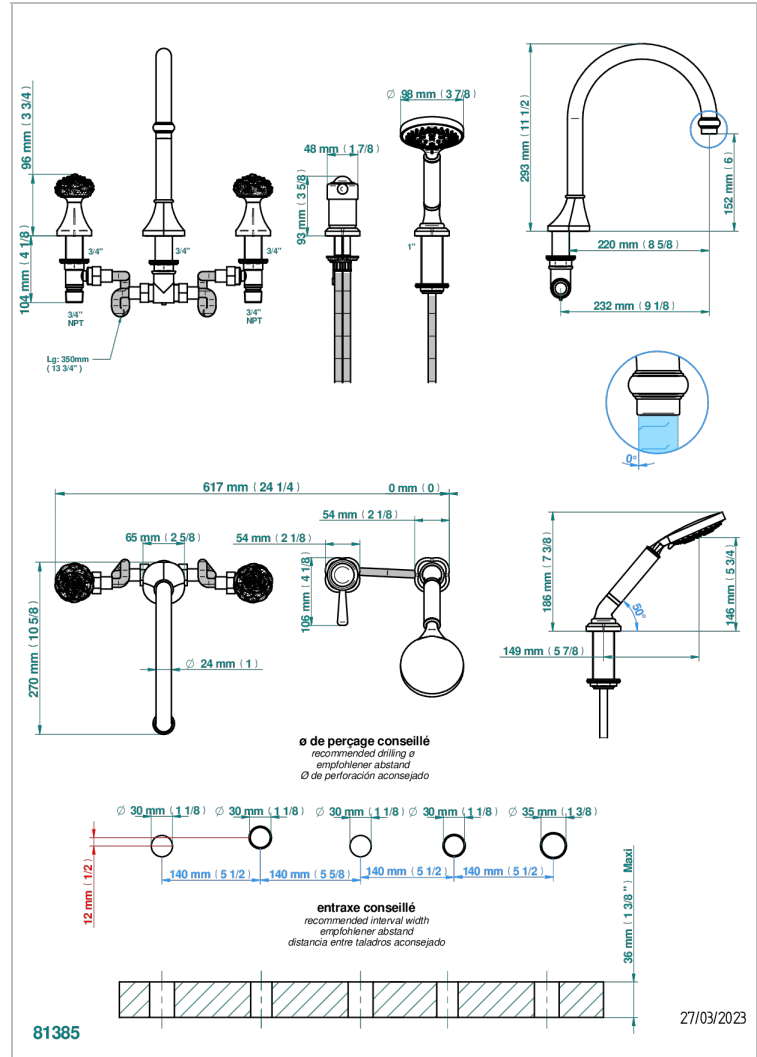

# CAMELIA BLACK CRYSTAL

U5K-1122SG

THG<sup>®</sup>  
PARIS

Bath set with rim mounted ceramic mixer r/m bath/shower mixer set with goliath spout, 2 x 3/4" valves, r/m ceramic mixer tap & r/m handshower set

## CHARACTERISTIC

- Camélia Black crystal
- Bath set with rim mounted ceramic mixer r/m bath/shower mixer set with goliath spout, 2 x 3/4" valves, r/m ceramic mixer tap & r/m handshower set

## AVAILABLE FINITIONS

Antique nickel - H28  
Black ceram - D30  
Blush PVD - H62  
Brass color PVD - H49  
Brown bronze color PVD - F33  
Gold color PVD - H52

Graphite PVD - H64  
Matt Umber PVD - H67  
Matt blush PVD - H60  
Matt brass color PVD - H50  
Matt brown bronze color PVD - F34  
Matt chrome - C02