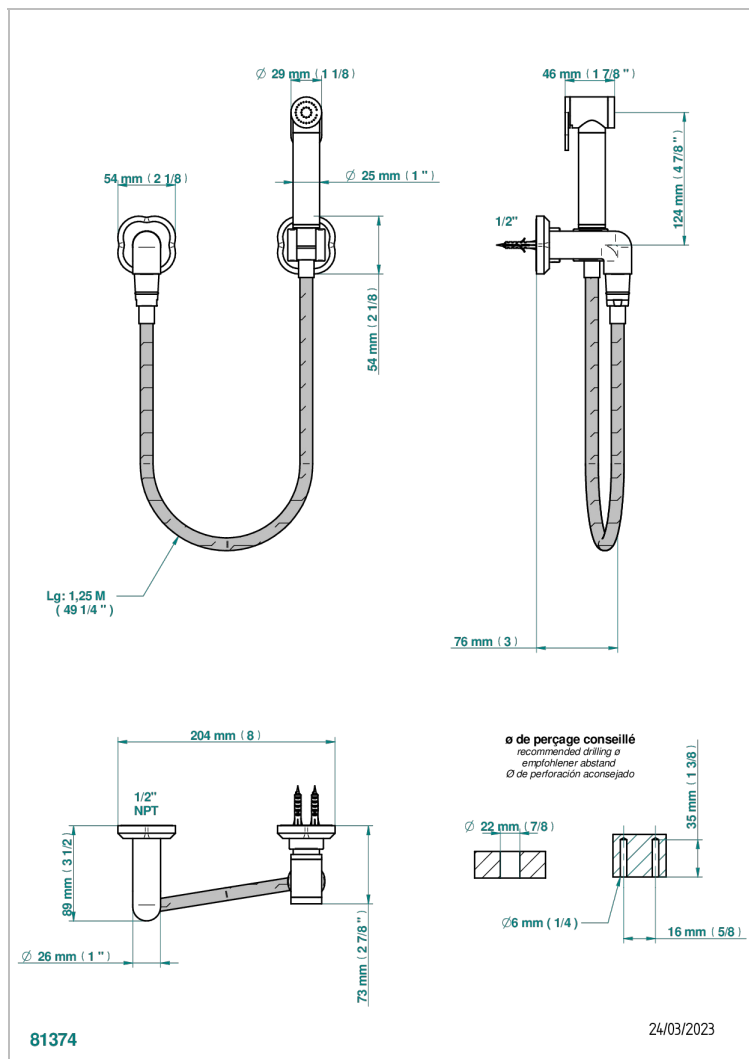

# CAMELIA CLEAR CRYSTAL

U5L-5840/7US

Hygienic set w/hand w/push button + wall elbowed

THG  
PARIS

## CHARACTERISTIC

- Camélia Clear crystal
- Hygienic set w/hand w/push button + wall elbowed