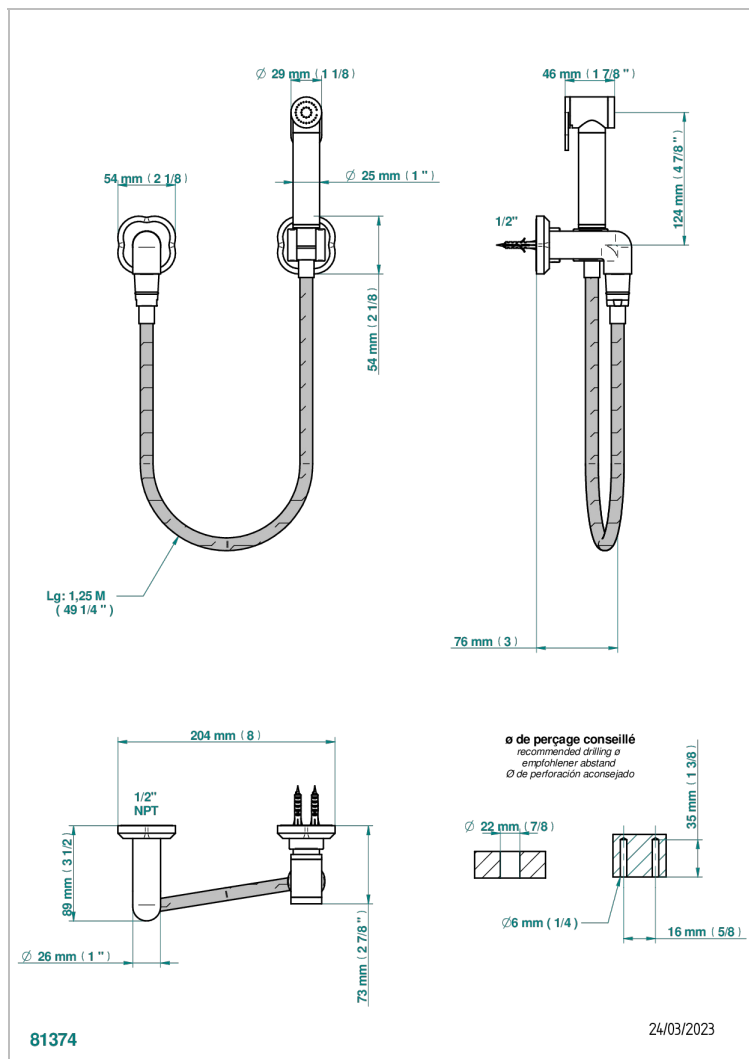

CAMELIA BLACK CRYSTAL

U5K-5840/7US

Hygienic set w/hand w/push button + wall elbowed

THG[®]
PARIS

CHARACTERISTIC

- Camélia Black crystal
- Hygienic set w/hand w/push button + wall elbowed

AVAILABLE FINITIONS