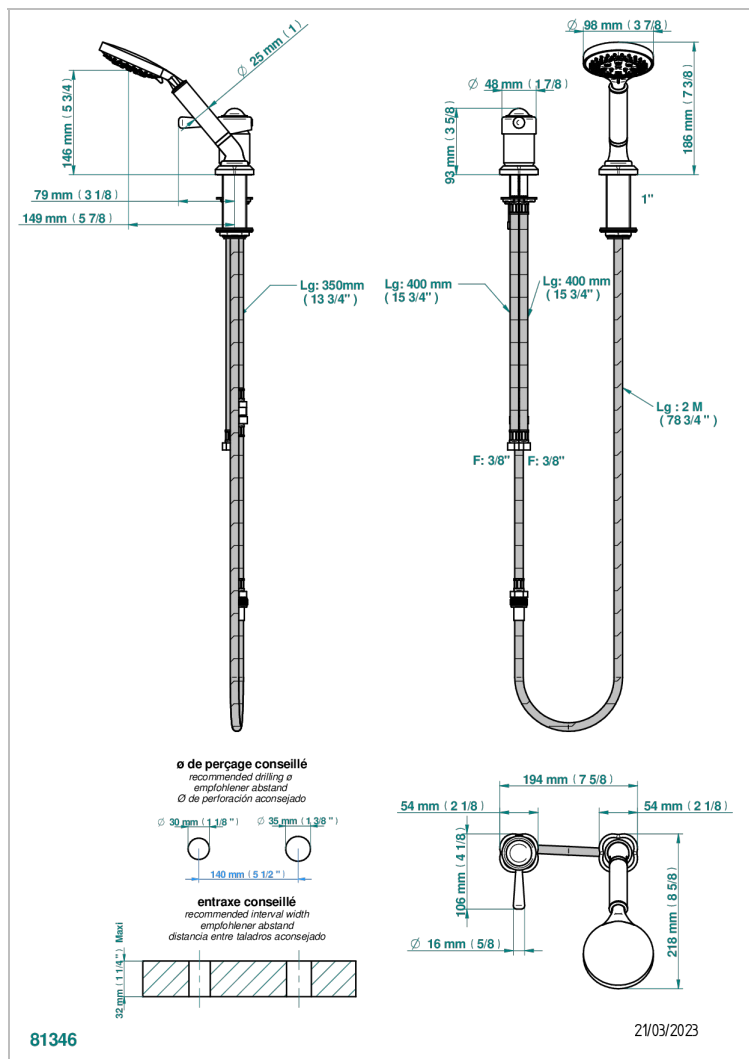

# CAMELIA CLEAR CRYSTAL

U5L-6523/60A

Rim mounted ceramic mixer with handshower

## CHARACTERISTIC

- Camélia Clear crystal
- Rim mounted ceramic mixer with handshower

## AVAILABLE FINITIONS

Antique nickel - H28  
Black ceram - D30  
Blush PVD - H62  
Brass color PVD - H49  
Brown bronze color PVD - F33  
Gold color PVD - H52

Graphite PVD - H64  
Matt Umber PVD - H67  
Matt blush PVD - H60  
Matt brass color PVD - H50  
Matt brown bronze color PVD - F34  
Matt chrome - CO2