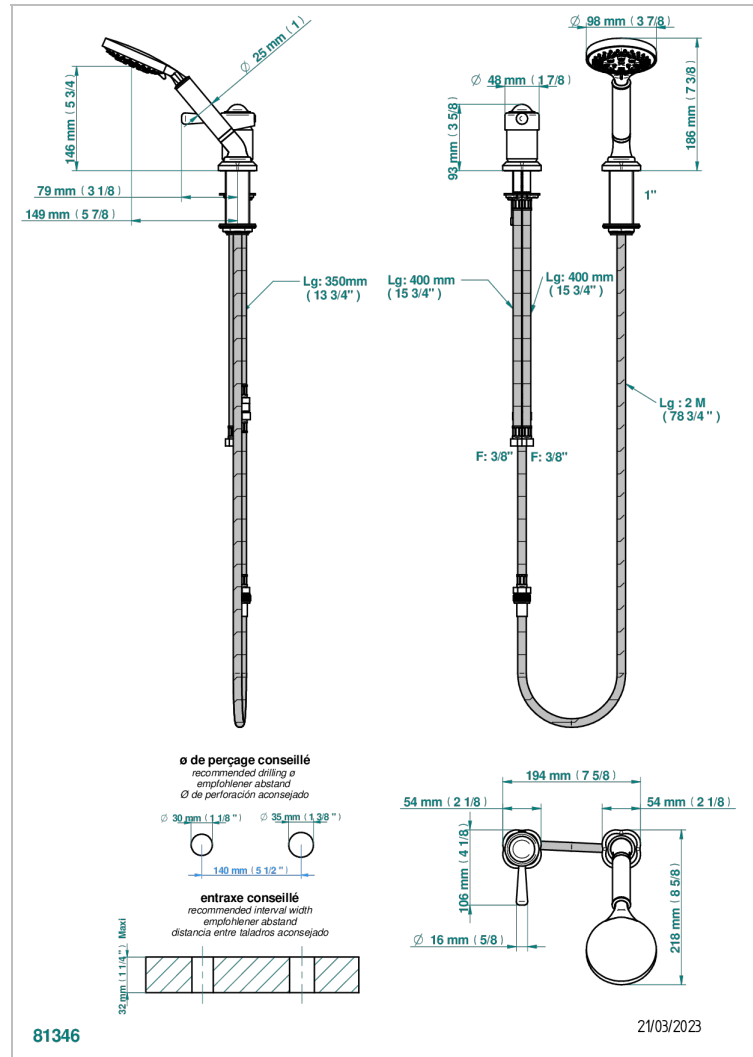

# CAMELIA CLEAR CRYSTAL

U5L-6523/60A

Rim mounted ceramic mixer with handshower

## CHARACTERISTIC

- Camélia Clear crystal
- Rim mounted ceramic mixer with handshower

## AVAILABLE FINITIONS

Antique nickel - H28  
Black ceram - D30  
Blush PVD - H62  
Brass color PVD - H49  
Brown bronze color PVD - F33  
Gold color PVD - H52

Graphite PVD - H64  
Matt Umber PVD - H67  
Matt blush PVD - H60  
Matt brass color PVD - H50  
Matt brown bronze color PVD - F34  
Matt chrome - C02