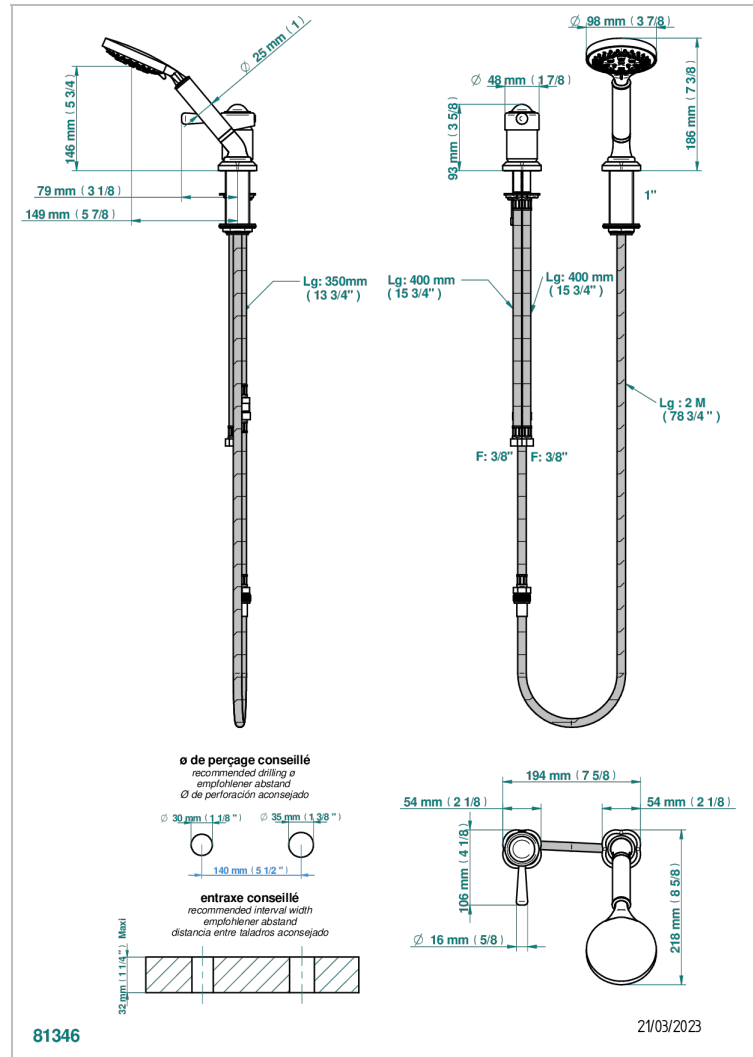

CAMELIA BLACK CRYSTAL

U5K-6523/60A

Rim mounted ceramic mixer with handshower

CHARACTERISTIC

- Camélia Black crystal
- Rim mounted ceramic mixer with handshower

AVAILABLE FINITIONS

Antique nickel - H28
Black ceram - D30
Blush PVD - H62
Brass color PVD - H49
Brown bronze color PVD - F33
Gold color PVD - H52

Graphite PVD - H64
Matt Umber PVD - H67
Matt blush PVD - H60
Matt brass color PVD - H50
Matt brown bronze color PVD - F34
Matt chrome - C02

Matt gold - F07
Matt gold color PVD - H53
Matt graphite PVD - H65
Matt nickel (color finish) - C01
Matt nickel color PVD - H56
Nickel color PVD - H55

Polished chrome (color finish) - A02
Polished gold (color finish) - F01
Polished nickel - B01
Soft matt gold - F31
Umber PVD - H66