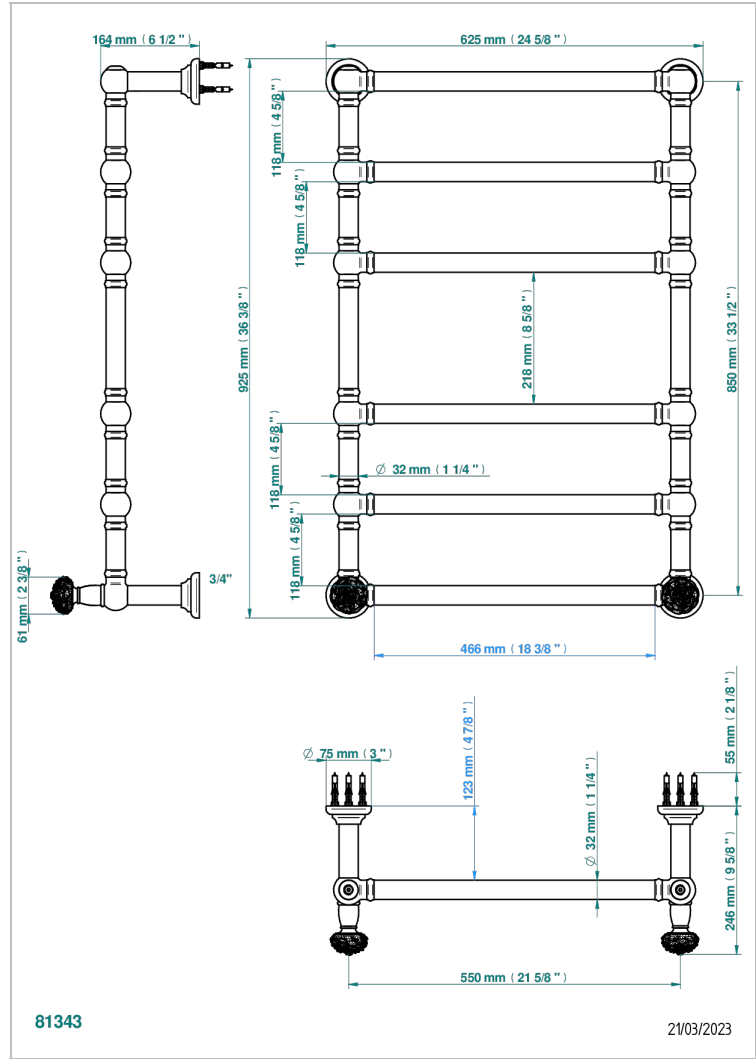

# CAMELIA CLEAR CRYSTAL

U5L-TWT6H2

Traditional towel warmer, 6 rails, 625 mm x 925 mm, hydronic with 2 stylised handles

## CHARACTERISTIC

- Camélia Clear crystal
- Traditional towel warmer, 6 rails, 625 mm x 925 mm, hydronic with 2 stylised handles

## TECHNICAL SPECS

- Pression : 0,5 bars < P < 3 bars (recommandée)
- Pressure : 7.25 psi < P < 43.5 psi (advised)
- Température eau maximale conseillée : 60°C
- Maximum water temperature advised: 140°F
- Hauteur minimale au sol (maximum height from the ground) : 60 cm (24")
- Puissance / Power : 128W à Delta T 30