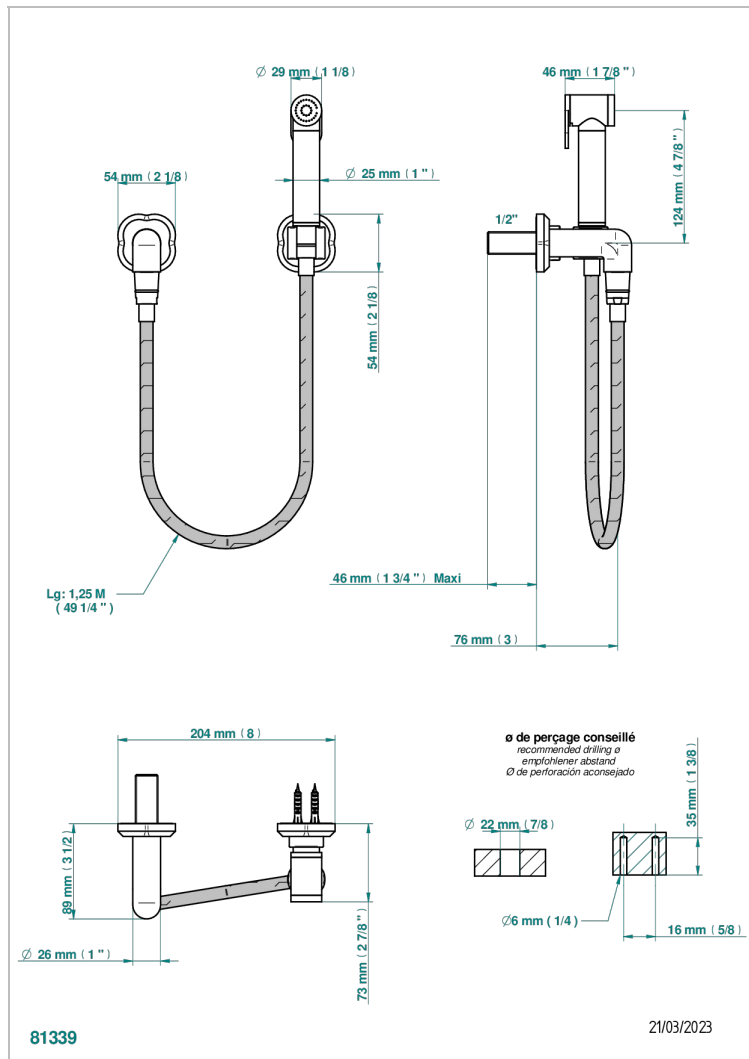

CAMELIA BLACK CRYSTAL

U5K-5840/7

THG
PARIS

Wc douche set including: trigger spray, reinforced hose(1.25m), hook and elbow

CHARACTERISTIC

- ACS : 19ACCLY406

STANDARDS

AVAILABLE FINITIONS

- Matt nickel (color finish) - C01
- Polished chrome (color finish) - A02
- Polished chrome / Polished gold (color finish) - G02
- Polished gold (color finish) - F01
- Polished nickel - B01