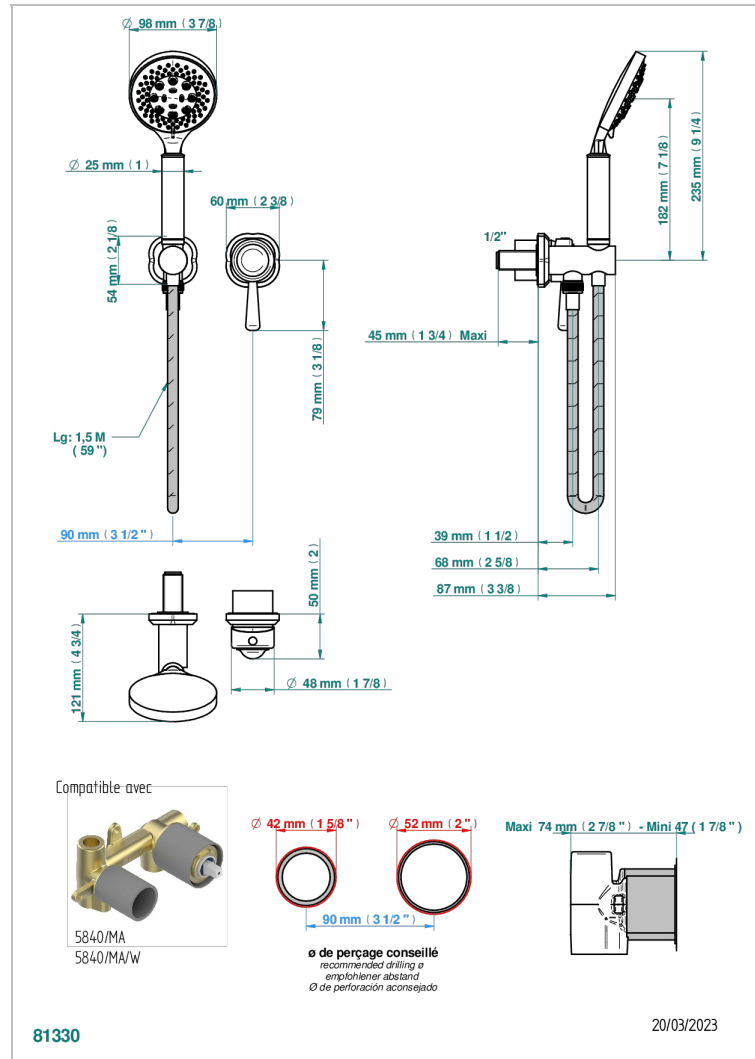

CAMELIA CLEAR CRYSTAL

U5L-6561B

Trim only for wall mixer with complete handshower on hook

CHARACTERISTIC

- Camélia Clear crystal
- Trim only for wall mixer with complete handshower on hook

RELATED SKU'S

- Ref. G00-5840/MA Rough parts for concealed wall-mounted mixer with 1/2" outlet

AVAILABLE FINITIONS

Antique nickel - H28
Black ceram - D30
Blush PVD - H62
Brass color PVD - H49
Brown bronze color PVD - F33
Gold color PVD - H52

Graphite PVD - H64
Matt Umber PVD - H67
Matt blush PVD - H60
Matt brass color PVD - H50
Matt brown bronze color PVD - F34
Matt chrome - C02