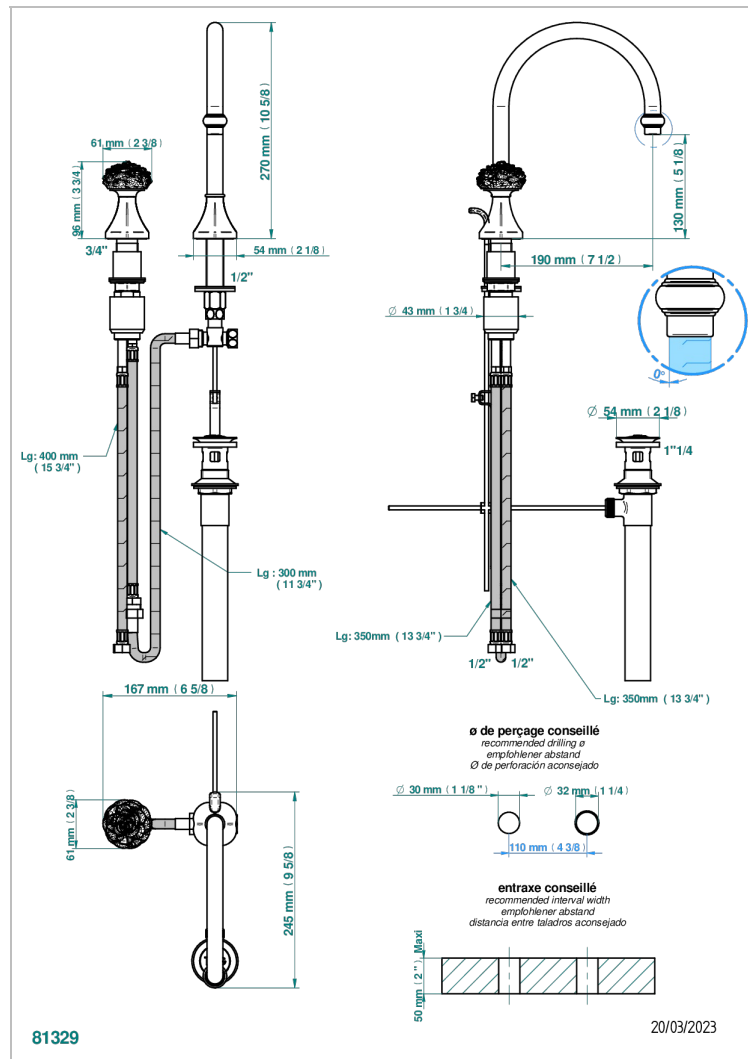

CAMELIA CLEAR CRYSTAL

U5L-6590/US

Set of 2-holes lavatory spout and mixer with drain

THG[®]
PARIS

CHARACTERISTIC

- Camélia Clear crystal
- Set of 2-holes lavatory spout and mixer with drain

AVAILABLE FINITIONS

Black ceram - D30
Blush PVD - H62
Brass color PVD - H49
Brown bronze color PVD - F33
Chrome polished - A02
Gold color PVD - H52

Gold mat - F07
Gold polished - F01
Graphite PVD - H64
Matt Umber PVD - H67
Matt blush PVD - H60
Matt brass color PVD - H50

Matt brown bronze color PVD - F34
Matt chrome (American satin) - C02
Matt gold color PVD - H53
Matt graphite PVD - H65
Matt nickel (American satin) - C01
Matt nickel color PVD - H56

Nickel antique / Sovereign - H28
Nickel color PVD - H55
Nickel polished - B01
Soft matt gold - F31
Umber PVD - H66