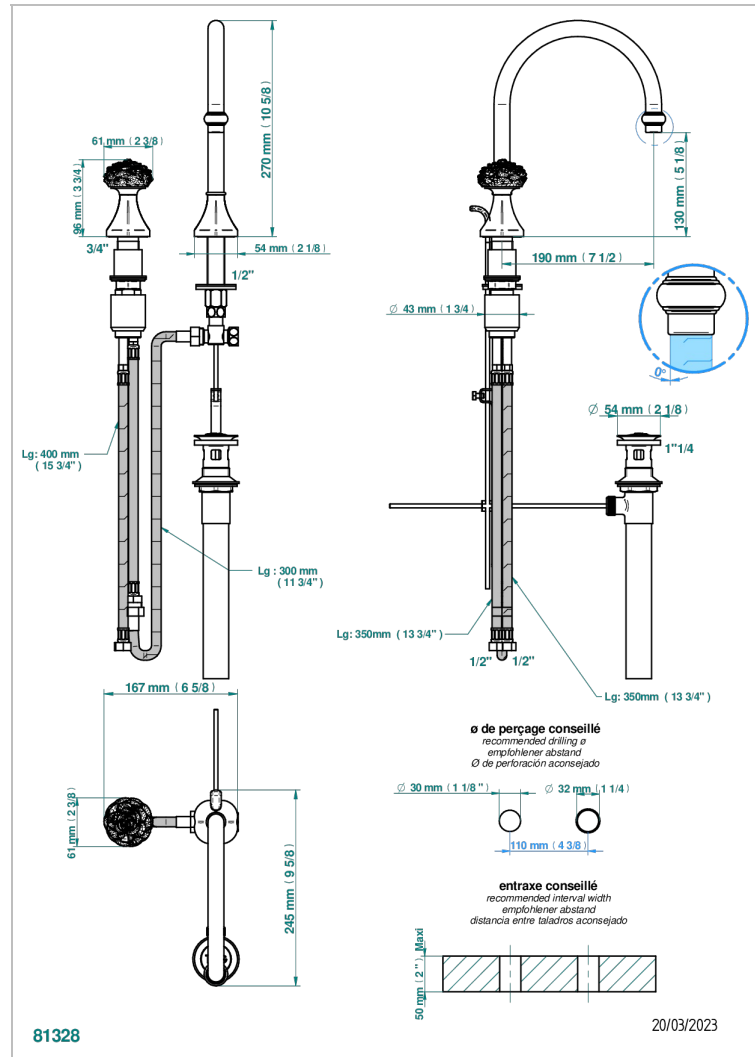

CAMELIA BLACK CRYSTAL

U5K-6590/US

Set of 2-holes lavatory spout and mixer with drain

CHARACTERISTIC

- Camélia Black crystal
- Set of 2-holes lavatory spout and mixer with drain

AVAILABLE FINITIONS

Black ceram - D30
Blush PVD - H62
Brass color PVD - H49
Brown bronze color PVD - F33
Chrome polished - A02
Gold color PVD - H52

Nickel antique / Sovereign - H28
Nickel color PVD - H55
Nickel polished - B01
Soft matt gold - F31
Umber PVD - H66