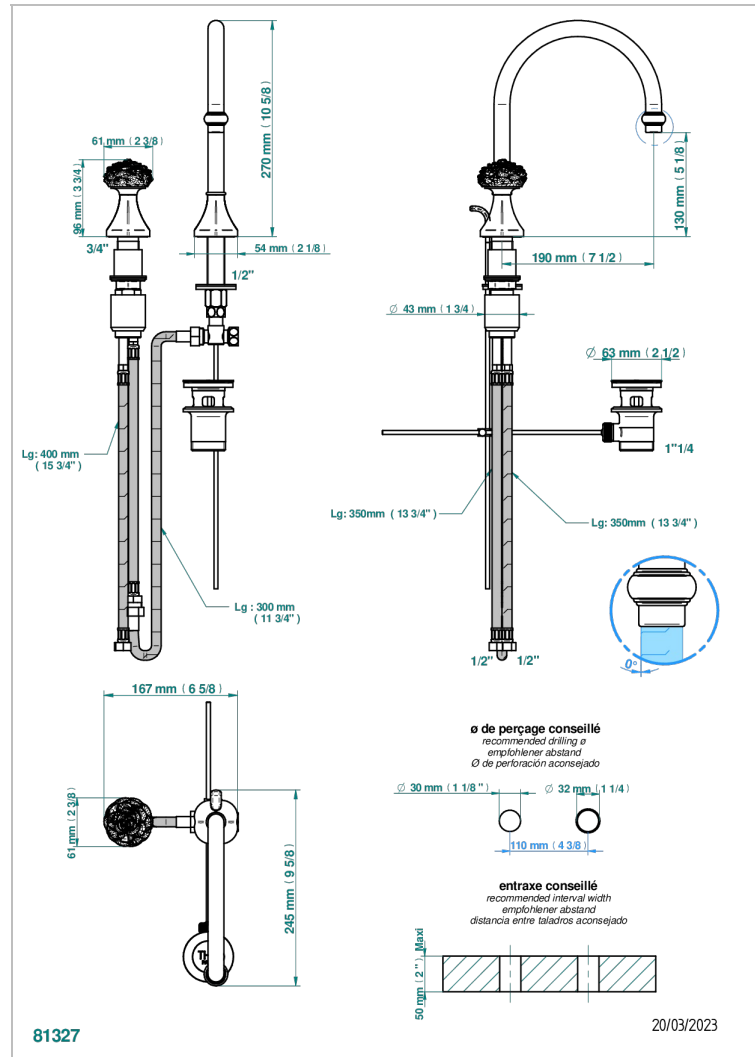

CAMELIA CLEAR CRYSTAL

U5L-6590

2-hole basin mixer with spout and mixer, with waste

CHARACTERISTIC

- Camélia Clear crystal
- 2-hole basin mixer with spout and mixer, with waste

AVAILABLE FINITIONS

Antique nickel - H28
Black ceram - D30
Blush PVD - H62
Brass color PVD - H49
Brown bronze color PVD - F33
Gold color PVD - H52