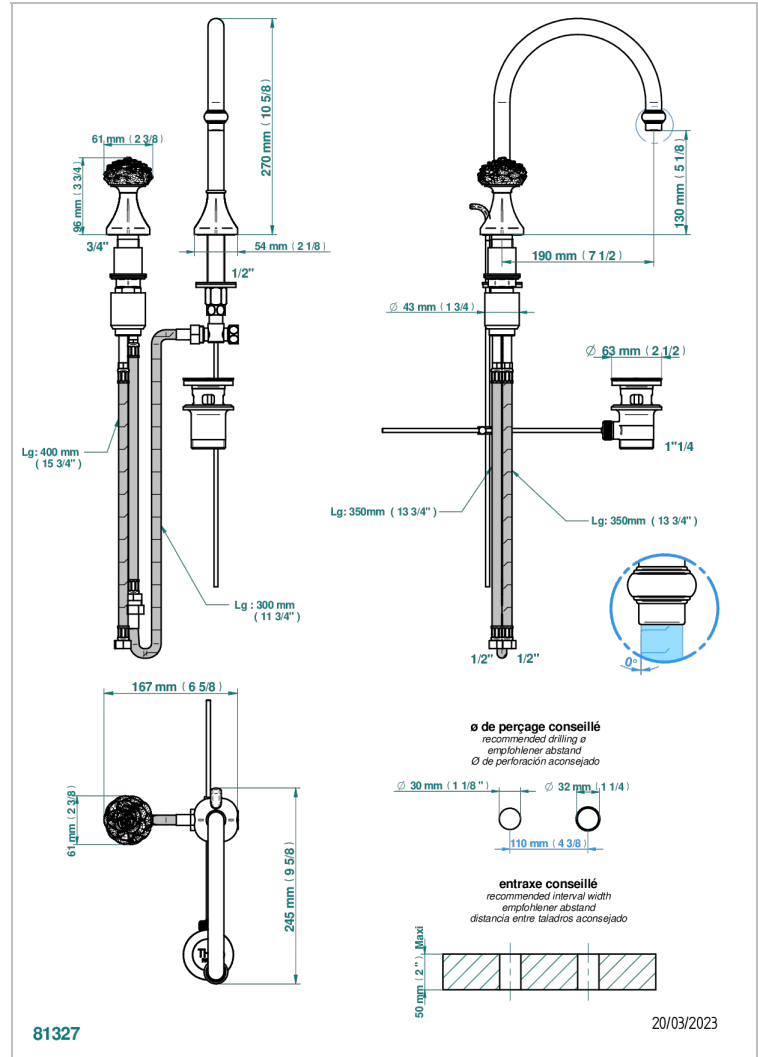

CAMELIA CRISTAL CLARO

U5L-6590

2-hole basin mixer with spout and mixer, with waste

THG[®]
PARIS

CARACTERÍSTICAS

- Camélia cristal claro
- 2-hole basin mixer with spout and mixer, with waste

ACABADOS DISPONIBLES

Cerámica negra mate - D30
Cromo - A02
Cromo mate - C02
Dorado - F01
Dorado mate - F07
Dorado pálido mate (sin barniz) - F31

Níquel - B01
Níquel mate - C01
Níquel viejo - H28
Pvd blush - H62
Pvd blush mate - H60
Pvd color latón - H49