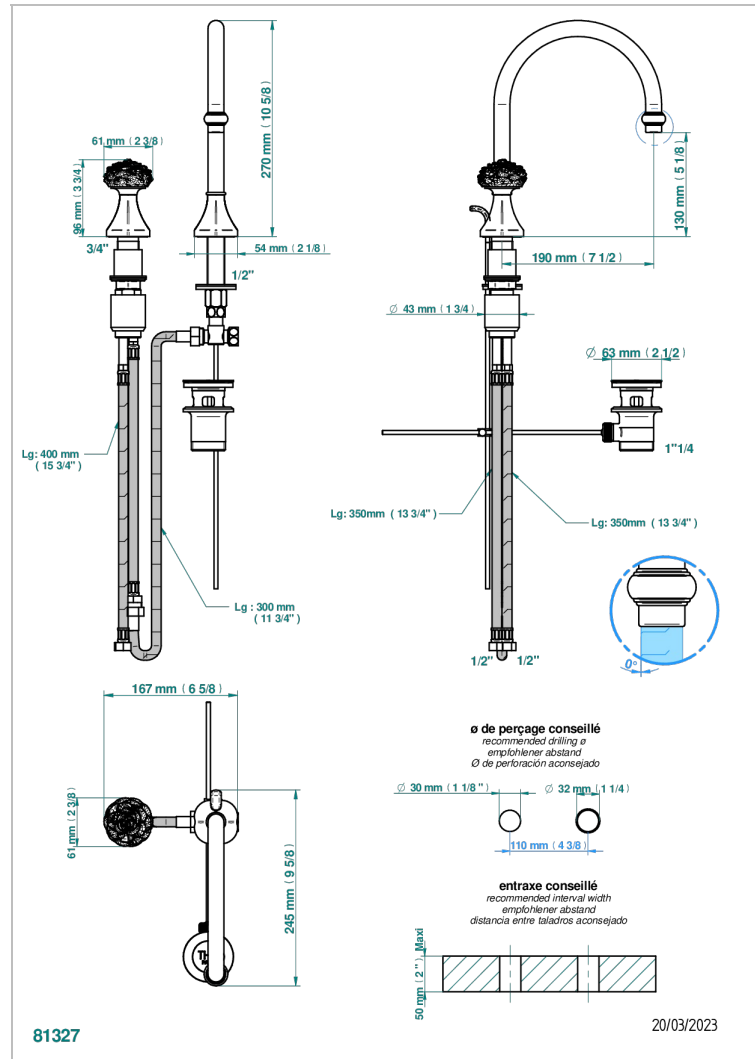

CAMELIA CLEAR CRYSTAL

U5L-6590

2-hole basin mixer with spout and mixer, with waste

CHARACTERISTIC

- Camélia Clear crystal
- 2-hole basin mixer with spout and mixer, with waste

AVAILABLE FINITIONS

Antique nickel - H28
Black ceram - D30
Blush PVD - H62
Brass color PVD - H49
Brown bronze color PVD - F33
Gold color PVD - H52