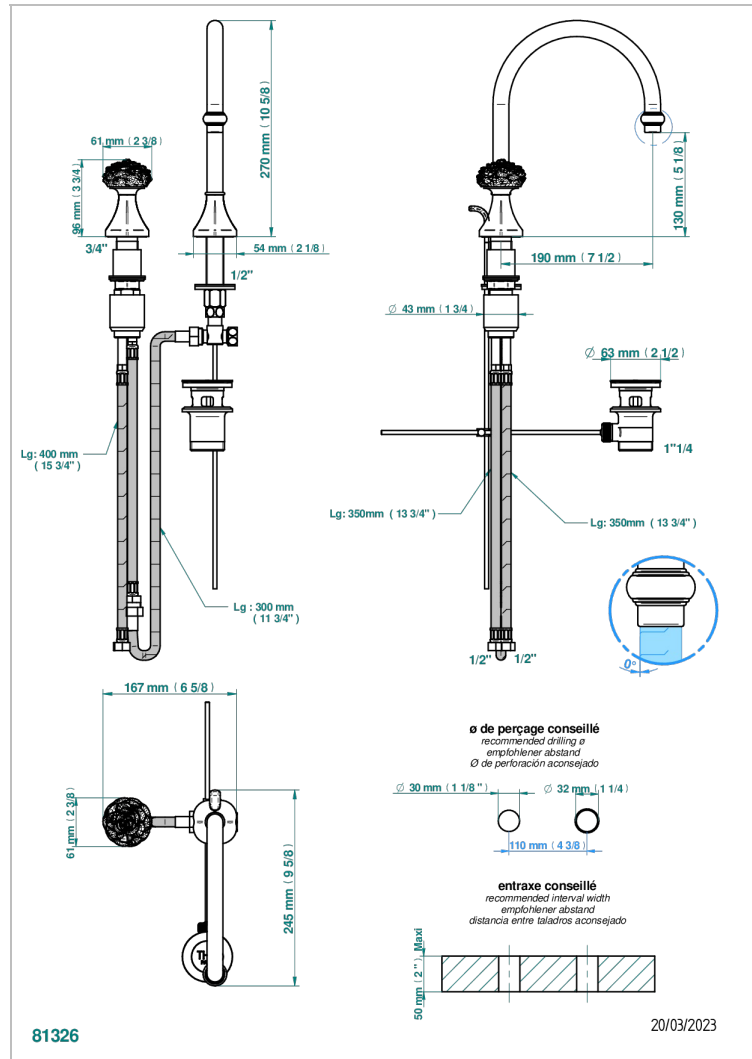

CAMELIA CRISTAL NEGRO

U5K-6590

2-hole basin mixer with spout and mixer, with waste

THG[®]
PARIS

CARACTERÍSTICAS

- Camélia cristal negro
- 2-hole basin mixer with spout and mixer, with waste

ACABADOS DISPONIBLES

Cerámica negra mate - D30
Cromo - A02
Cromo mate - C02
Dorado - F01
Dorado mate - F07
Dorado pálido mate (sin barniz) - F31

Níquel - B01
Níquel mate - C01
Níquel viejo - H28
Pvd blush - H62
Pvd blush mate - H60
Pvd color latón - H49