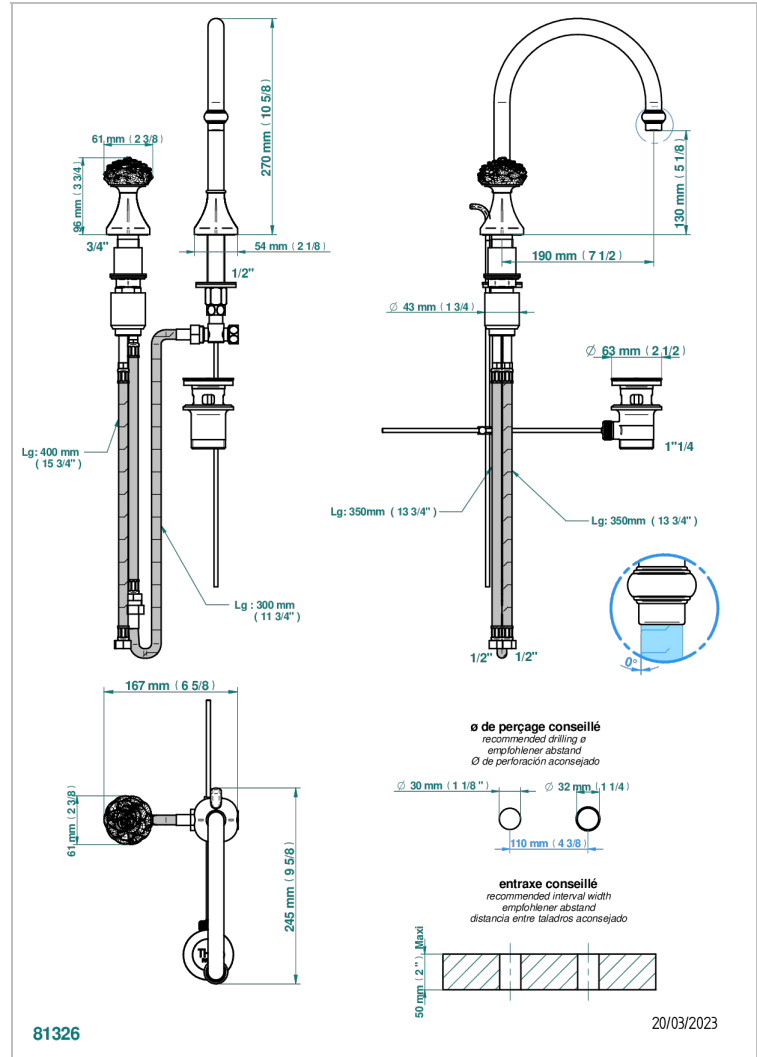

# CAMELIA, KRISTALL SCHWARZ

U5K-6590

2-hole basin mixer with spout and mixer, with waste

THG<sup>®</sup>  
PARIS

## EIGENSCHAFTEN

- Camélia, Kristall schwarz
- 2-hole basin mixer with spout and mixer, with waste

## VERFÜGBARE OBERFLÄCHEN

Altnickel - H28  
Blassgold matt unlackiert - F31  
Chrom - A02  
Chrom matt - C02  
Gold - F01  
Gold matt - F07

Mattschwarz keramik - D30  
Nickel matt - C01  
Pvd blush - H62  
Pvd blush matt - H60  
Pvd bronze braun - F33  
Pvd bronze braun matt - F34