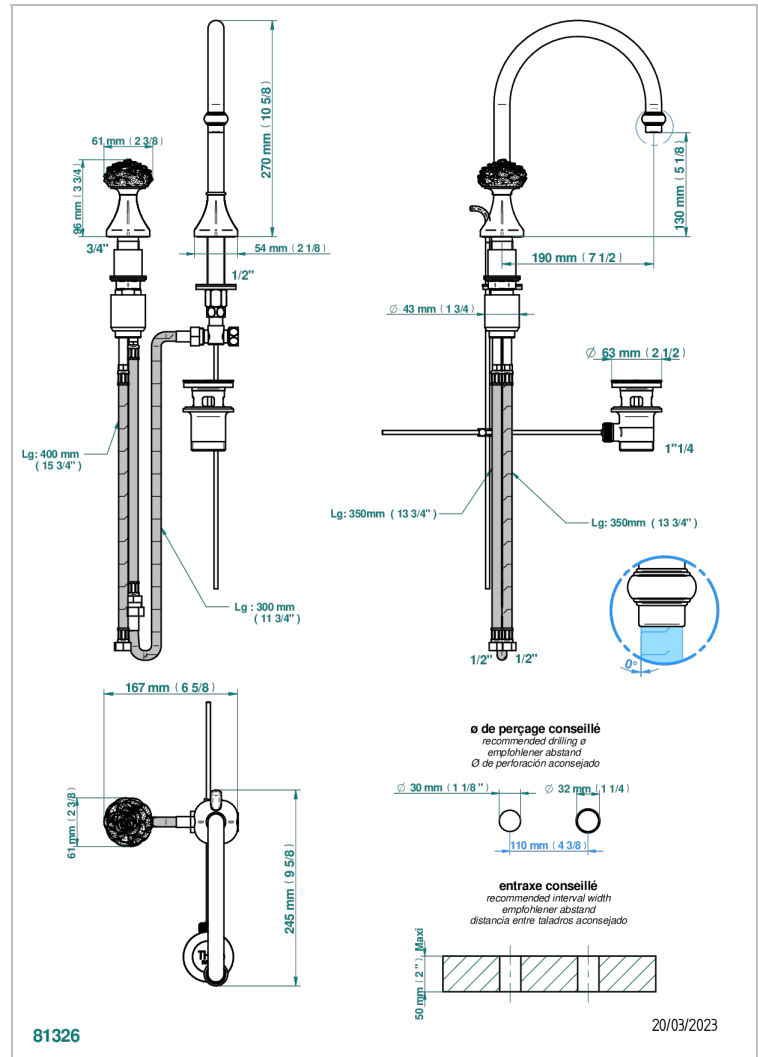

# CAMELIA CRISTAL NEGRO

U5K-6590

2-hole basin mixer with spout and mixer, with waste

THG<sup>®</sup>  
PARIS

## CARACTERÍSTICAS

- Camélia cristal negro
- 2-hole basin mixer with spout and mixer, with waste

## ACABADOS DISPONIBLES

Cerámica negra mate - D30  
Cromo - A02  
Cromo mate - C02  
Dorado - F01  
Dorado mate - F07  
Dorado pálido mate (sin barniz) - F31

Níquel - B01  
Níquel mate - C01  
Níquel viejo - H28  
Pvd blush - H62  
Pvd blush mate - H60  
Pvd color latón - H49