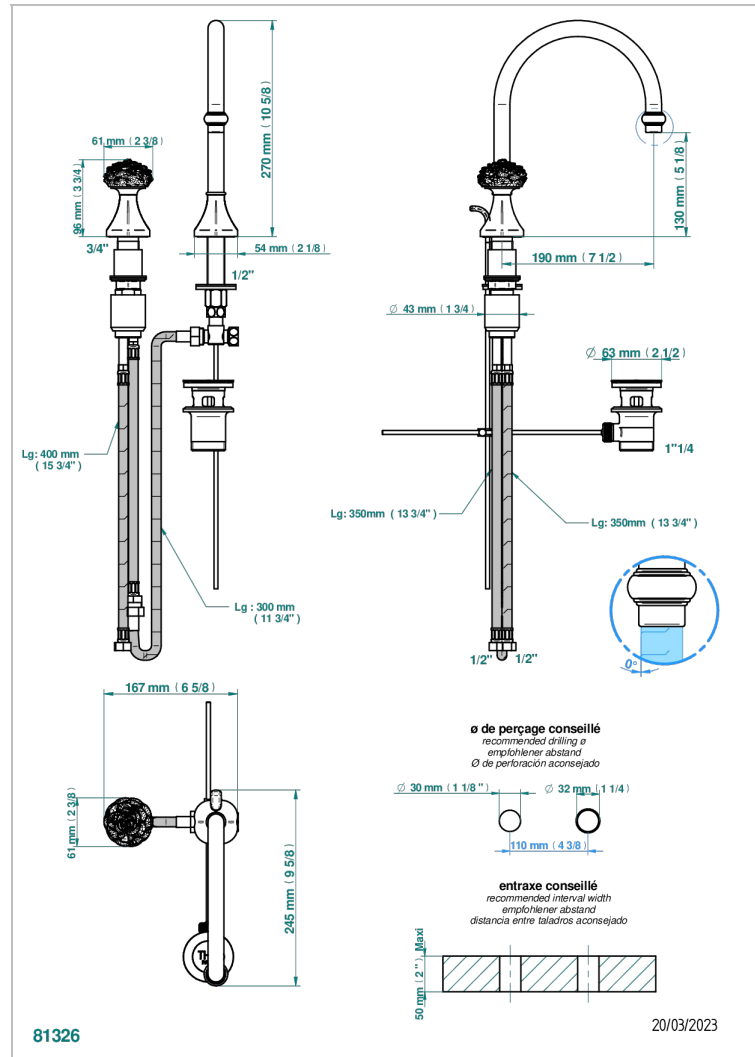

CAMELIA BLACK CRYSTAL

U5K-6590

2-hole basin mixer with spout and mixer, with waste

CHARACTERISTIC

- Camélia Black crystal
- 2-hole basin mixer with spout and mixer, with waste

AVAILABLE FINITIONS

Antique nickel - H28
Black ceram - D30
Blush PVD - H62
Brass color PVD - H49
Brown bronze color PVD - F33
Gold color PVD - H52