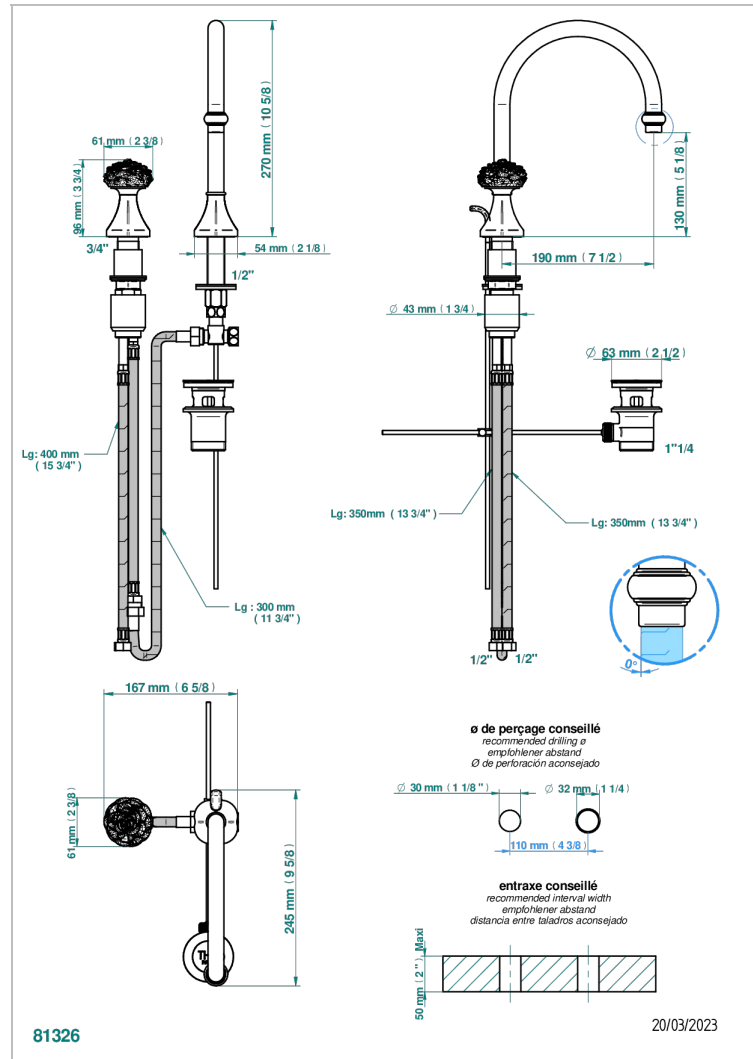

CAMELIA, KRISTALL SCHWARZ

U5K-6590

2-hole basin mixer with spout and mixer, with waste

THG[®]
PARIS

EIGENSCHAFTEN

- Camélia, Kristall schwarz
- 2-hole basin mixer with spout and mixer, with waste

VERFÜGBARE OBERFLÄCHEN

Altnickel - H28
Blassgold matt unlackiert - F31
Chrom - A02
Chrom matt - C02
Gold - F01
Gold matt - F07

Mattschwarz keramik - D30
Nickel matt - C01
Pvd blush - H62
Pvd blush matt - H60
Pvd bronze braun - F33
Pvd bronze braun matt - F34