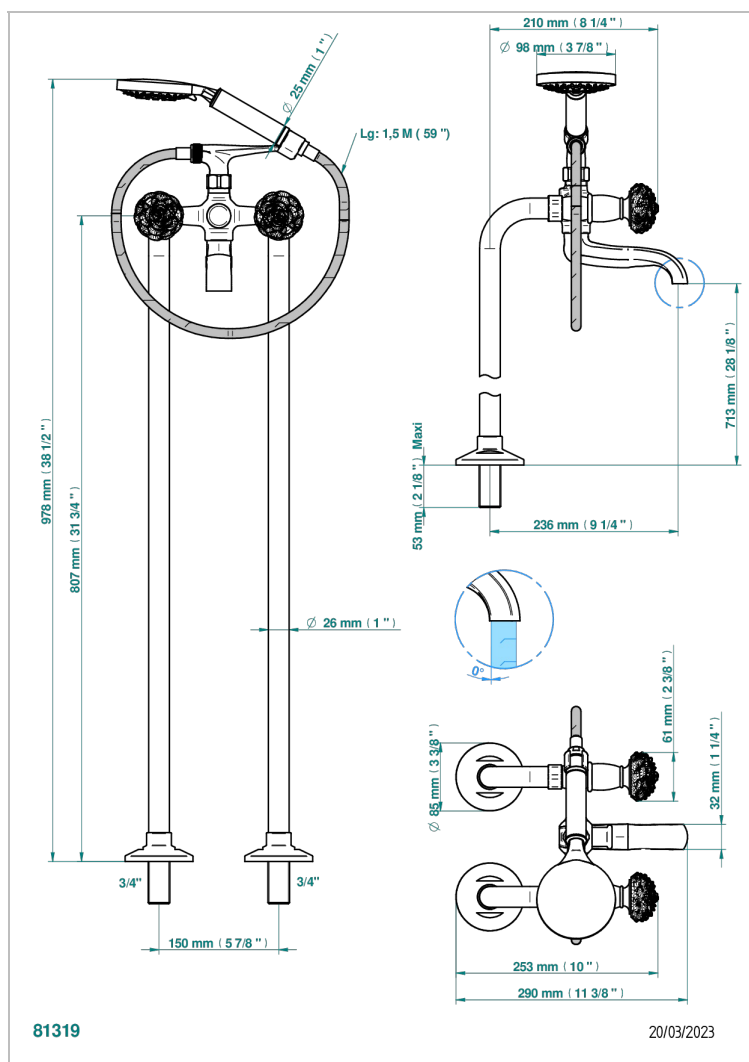

# CAMELIA CLEAR CRYSTAL

U5L-13CS

Bath shower tub filler with floor risers

THG<sup>®</sup>  
PARIS

## CHARACTERISTIC

- ACS : 21ACCLY034