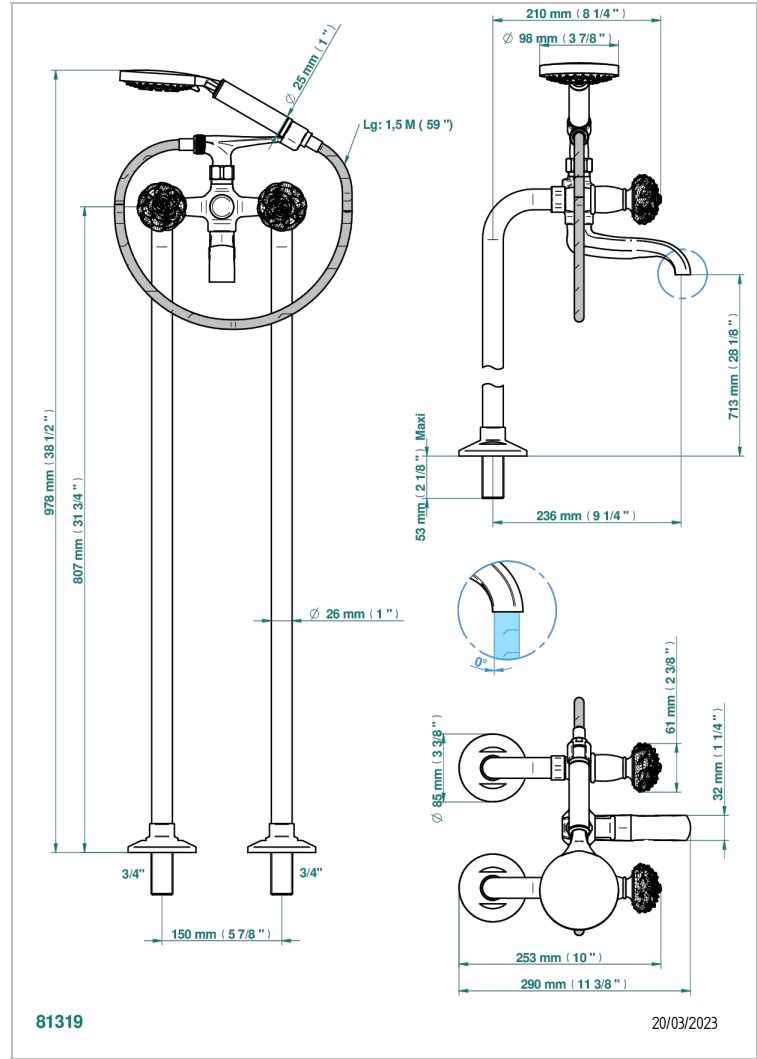

CAMELIA CLEAR CRYSTAL

U5L-13CS

Free-standing bath/shower mixer with upright connections

THG[®]
PARIS

CHARACTERISTIC

- ACS : 21ACCLY034

STANDARDS

RELATED SKU'S

- Ref. G00-13800A Set of installation for tub filler

AVAILABLE FINITIONS

Antique nickel - H28
Black ceram - D30
Blush PVD - H62
Brass color PVD - H49
Brown bronze color PVD - F33
Gold color PVD - H52

Graphite PVD - H64
Matt Umber PVD - H67
Matt blush PVD - H60
Matt brass color PVD - H50
Matt brown bronze color PVD - F34
Matt chrome - C02