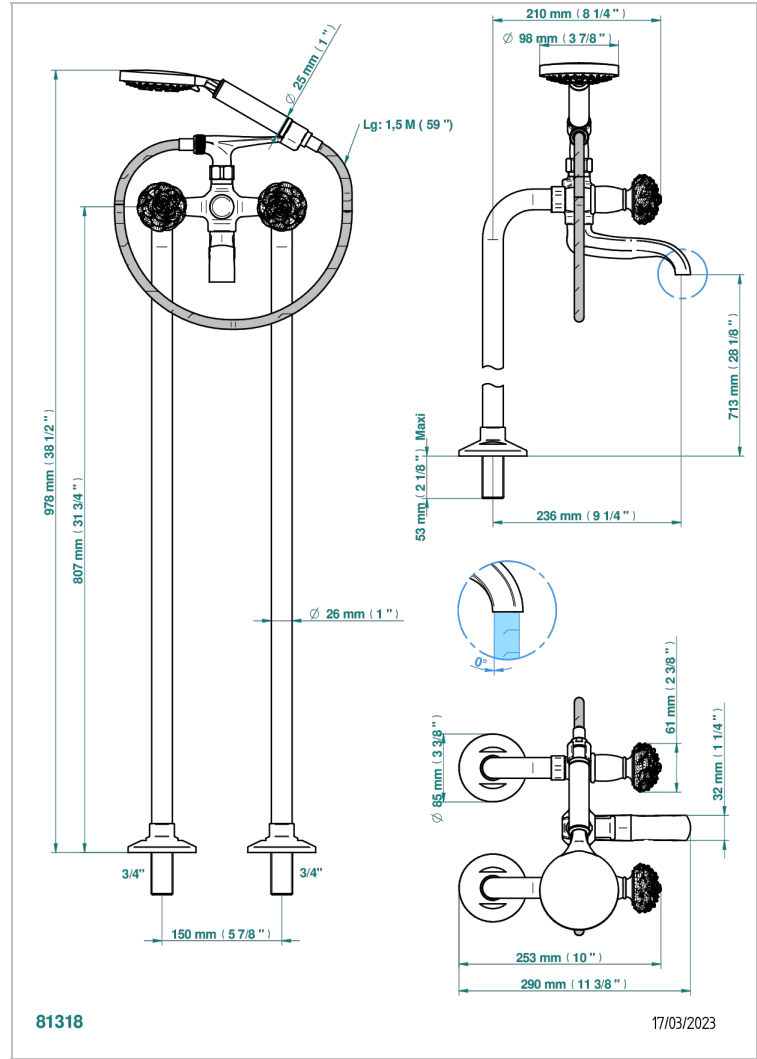

CAMELIA BLACK CRYSTAL

U5K-13CS

Bath shower tub filler with floor risers

THG[®]
PARIS

CHARACTERISTIC

- ACS : 21ACCLY034

STANDARDS

AVAILABLE FINITIONS

- Black ceram - D30
- Blush PVD - H62
- Brass color PVD - H49
- Brown bronze color PVD - F33
- Chrome polished - A02
- Gold color PVD - H52

- Gold mat - F07
- Gold polished - F01
- Graphite PVD - H64
- Matt Umber PVD - H67
- Matt blush PVD - H60
- Matt brass color PVD - H50

- Matt brown bronze color PVD - F34
- Matt chrome (American satin) - C02
- Matt gold color PVD - H53
- Matt graphite PVD - H65
- Matt nickel (American satin) - C01
- Matt nickel color PVD - H56

- Nickel antique / Sovereign - H28
- Nickel color PVD - H55
- Nickel polished - B01
- Soft matt gold - F31
- Umber PVD - H66